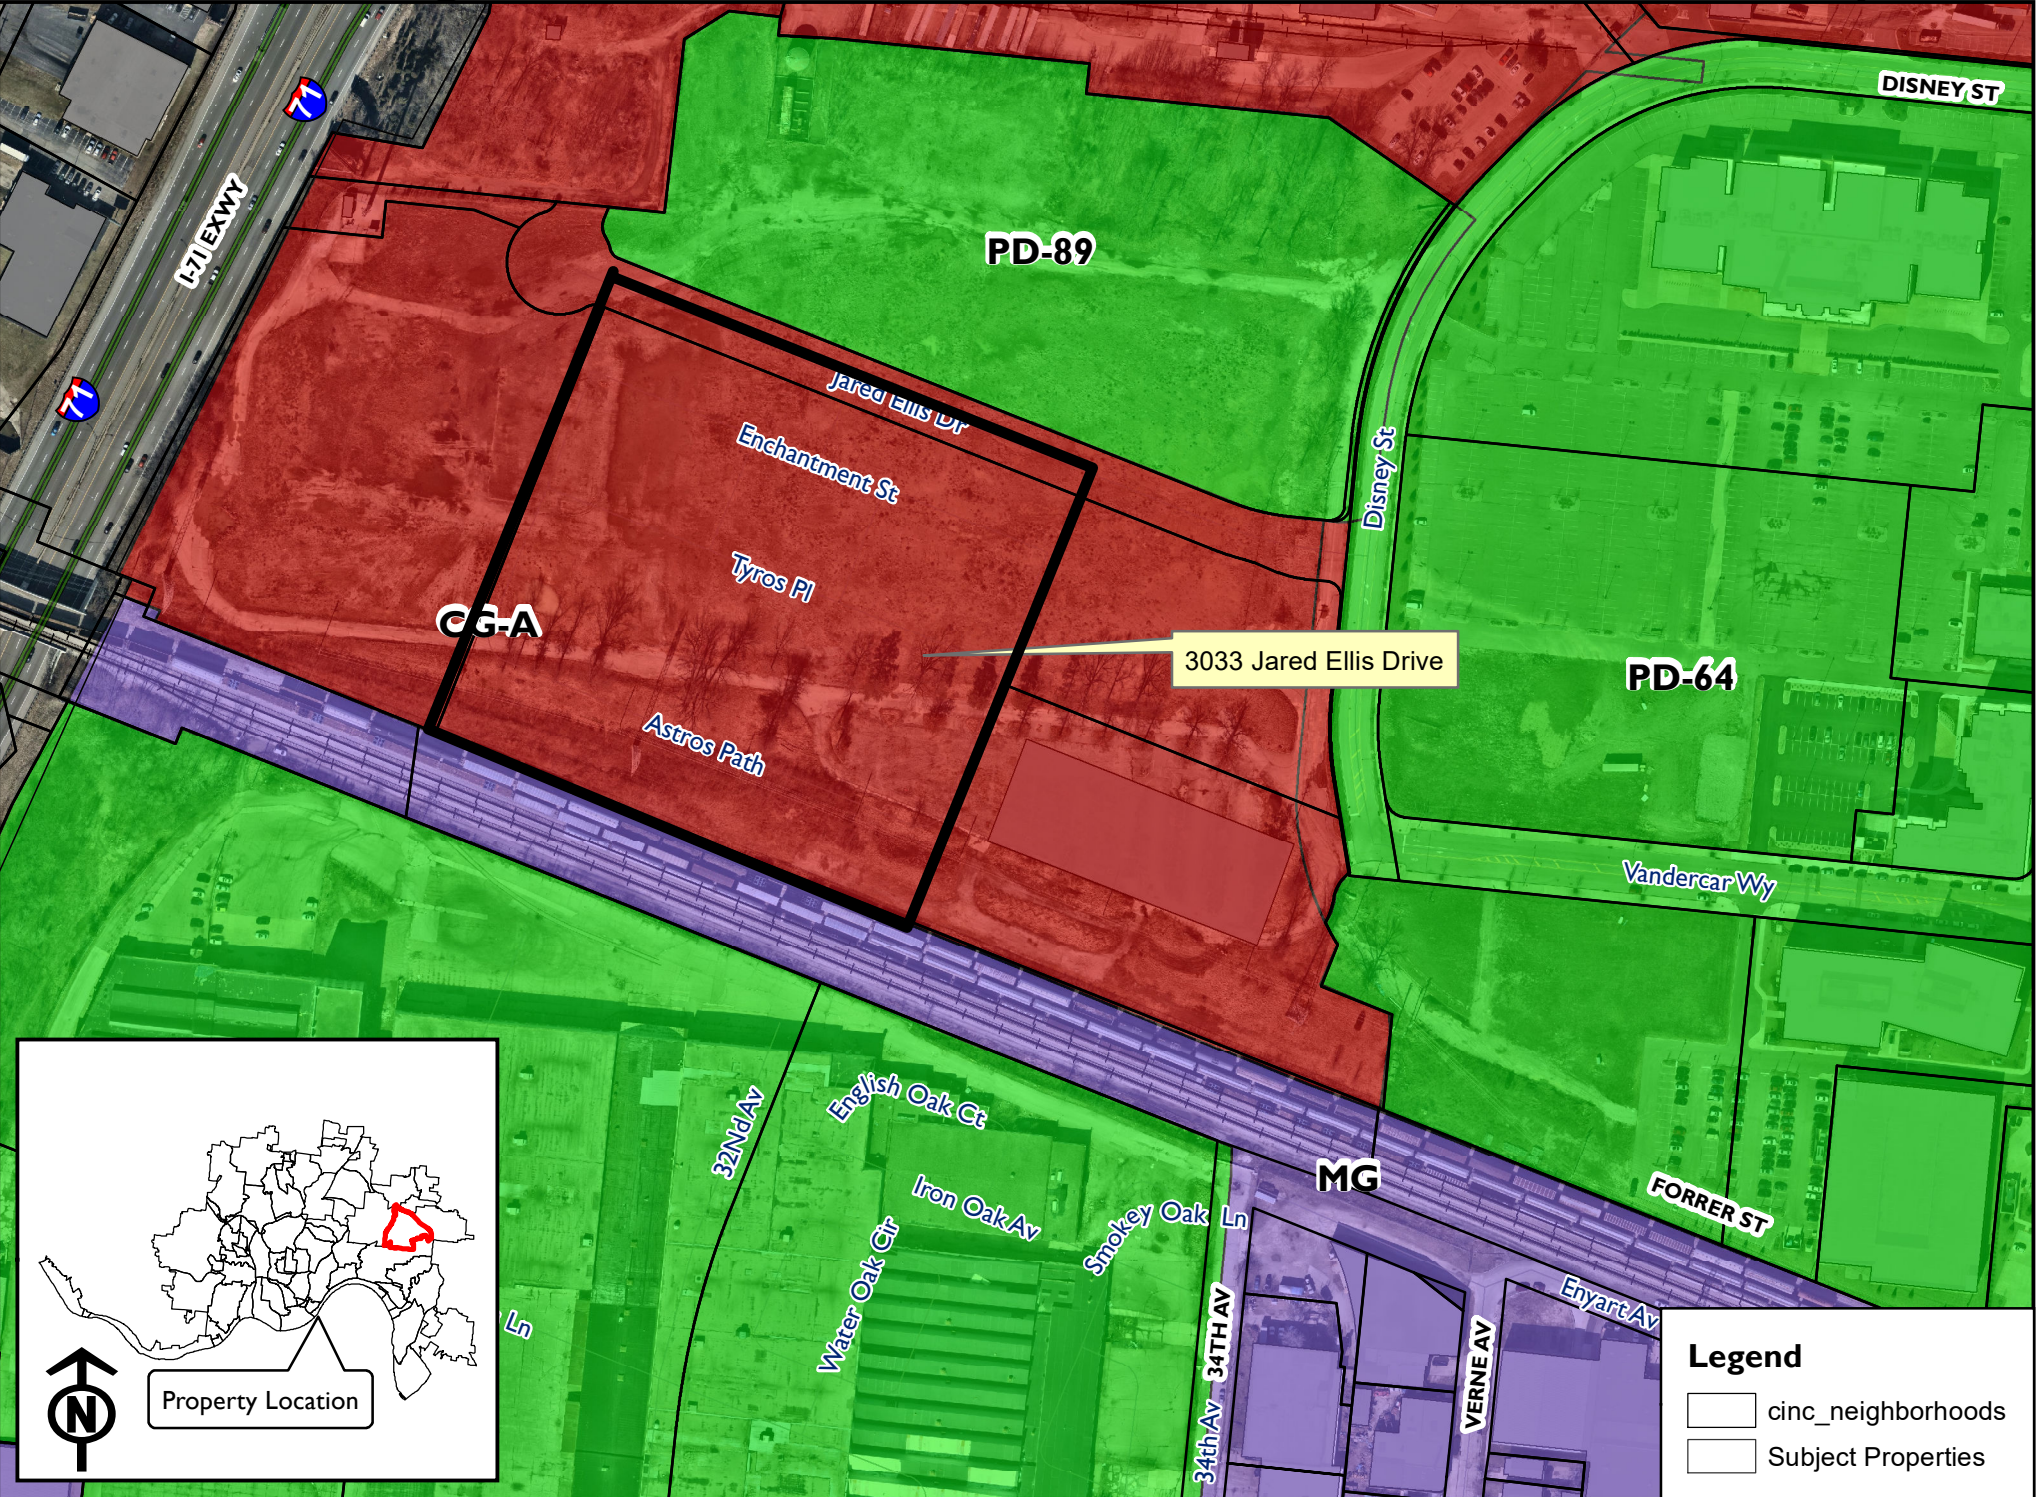

Zone Change from CG-A to PD for 3033 Jared Ellis Drive, Arcadia in Oakley

Legend

- cinc_neighborhoods
- Subject Properties