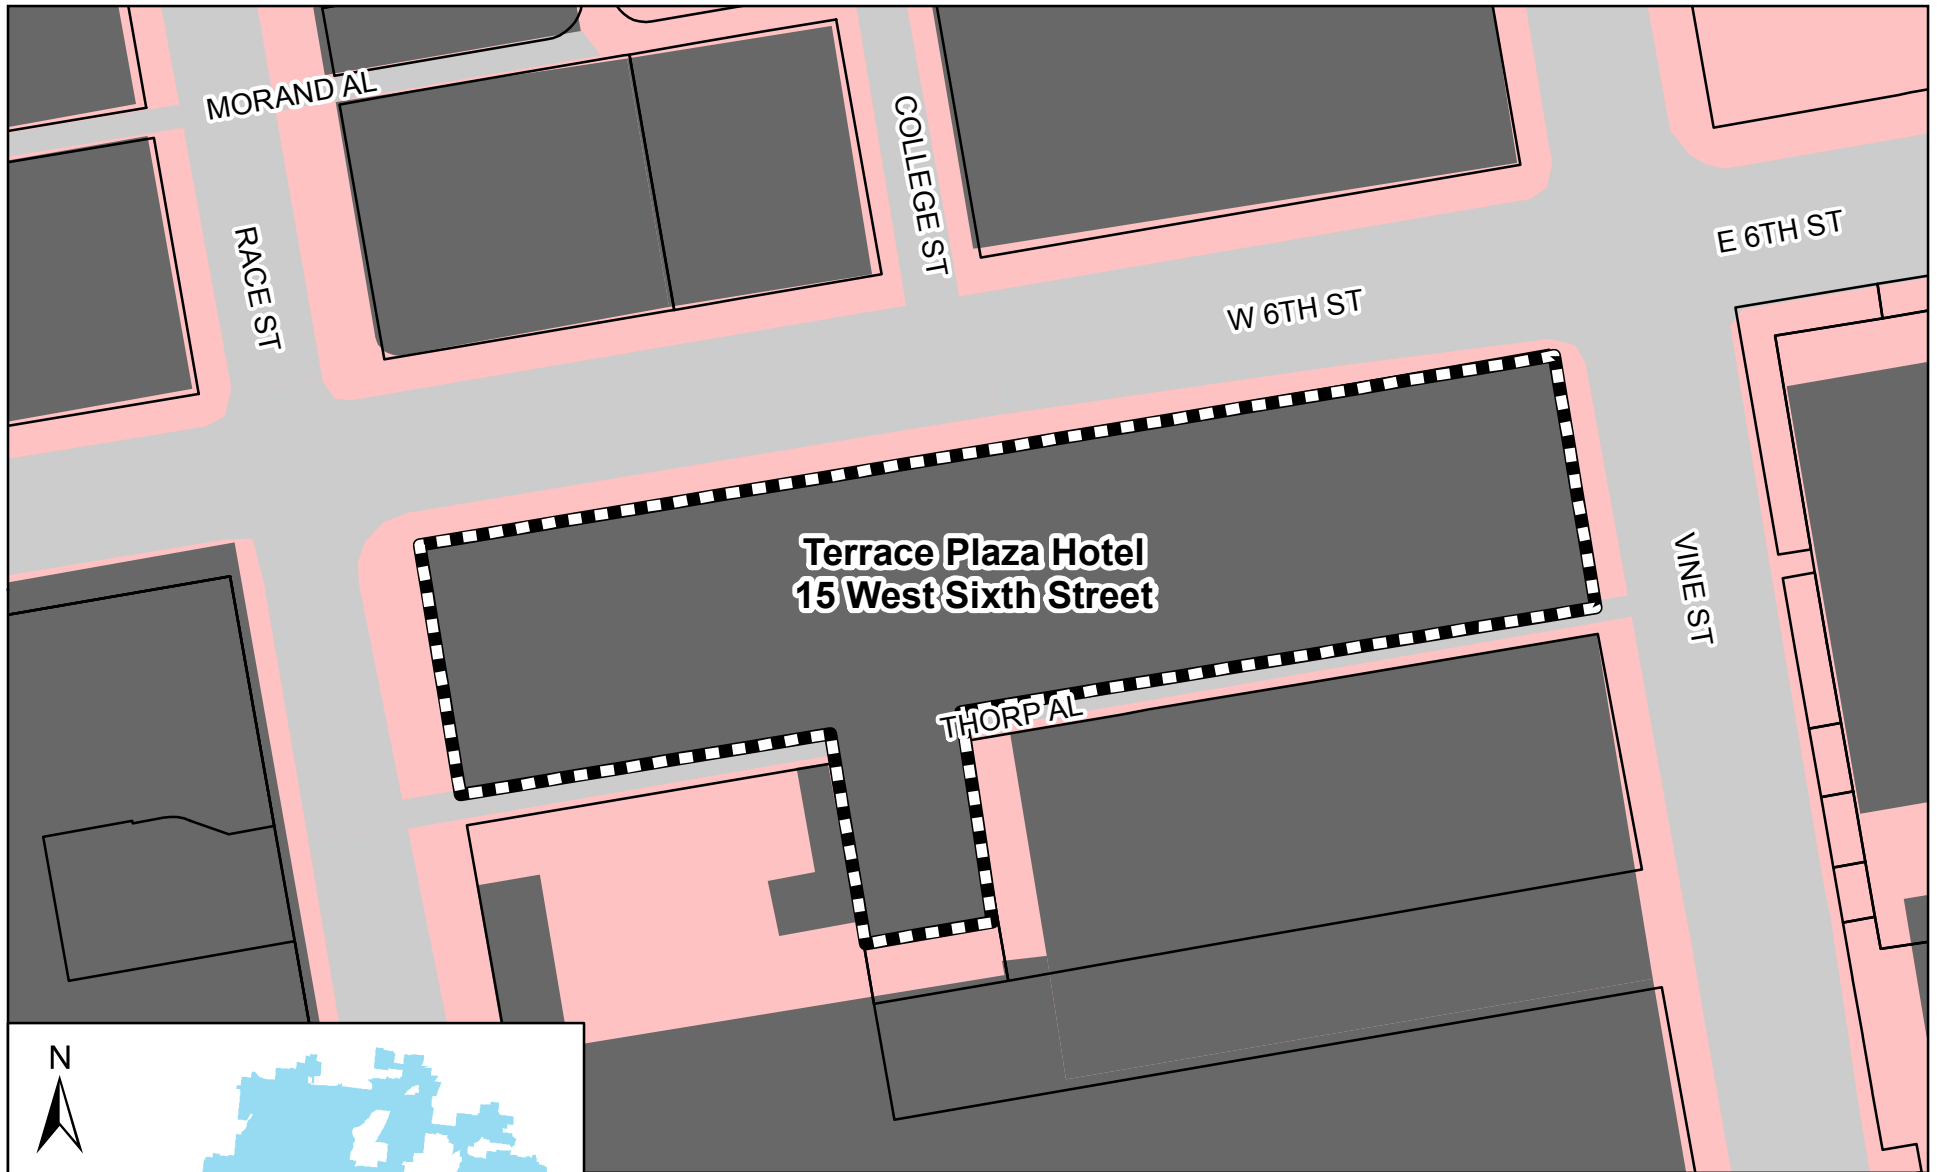

Proposed Local Historic Landmark in Downtown

Terrace Plaza Hotel
15 West Sixth Street

Legend

-  Subject Property
-  Parcels
-  Building Footprints