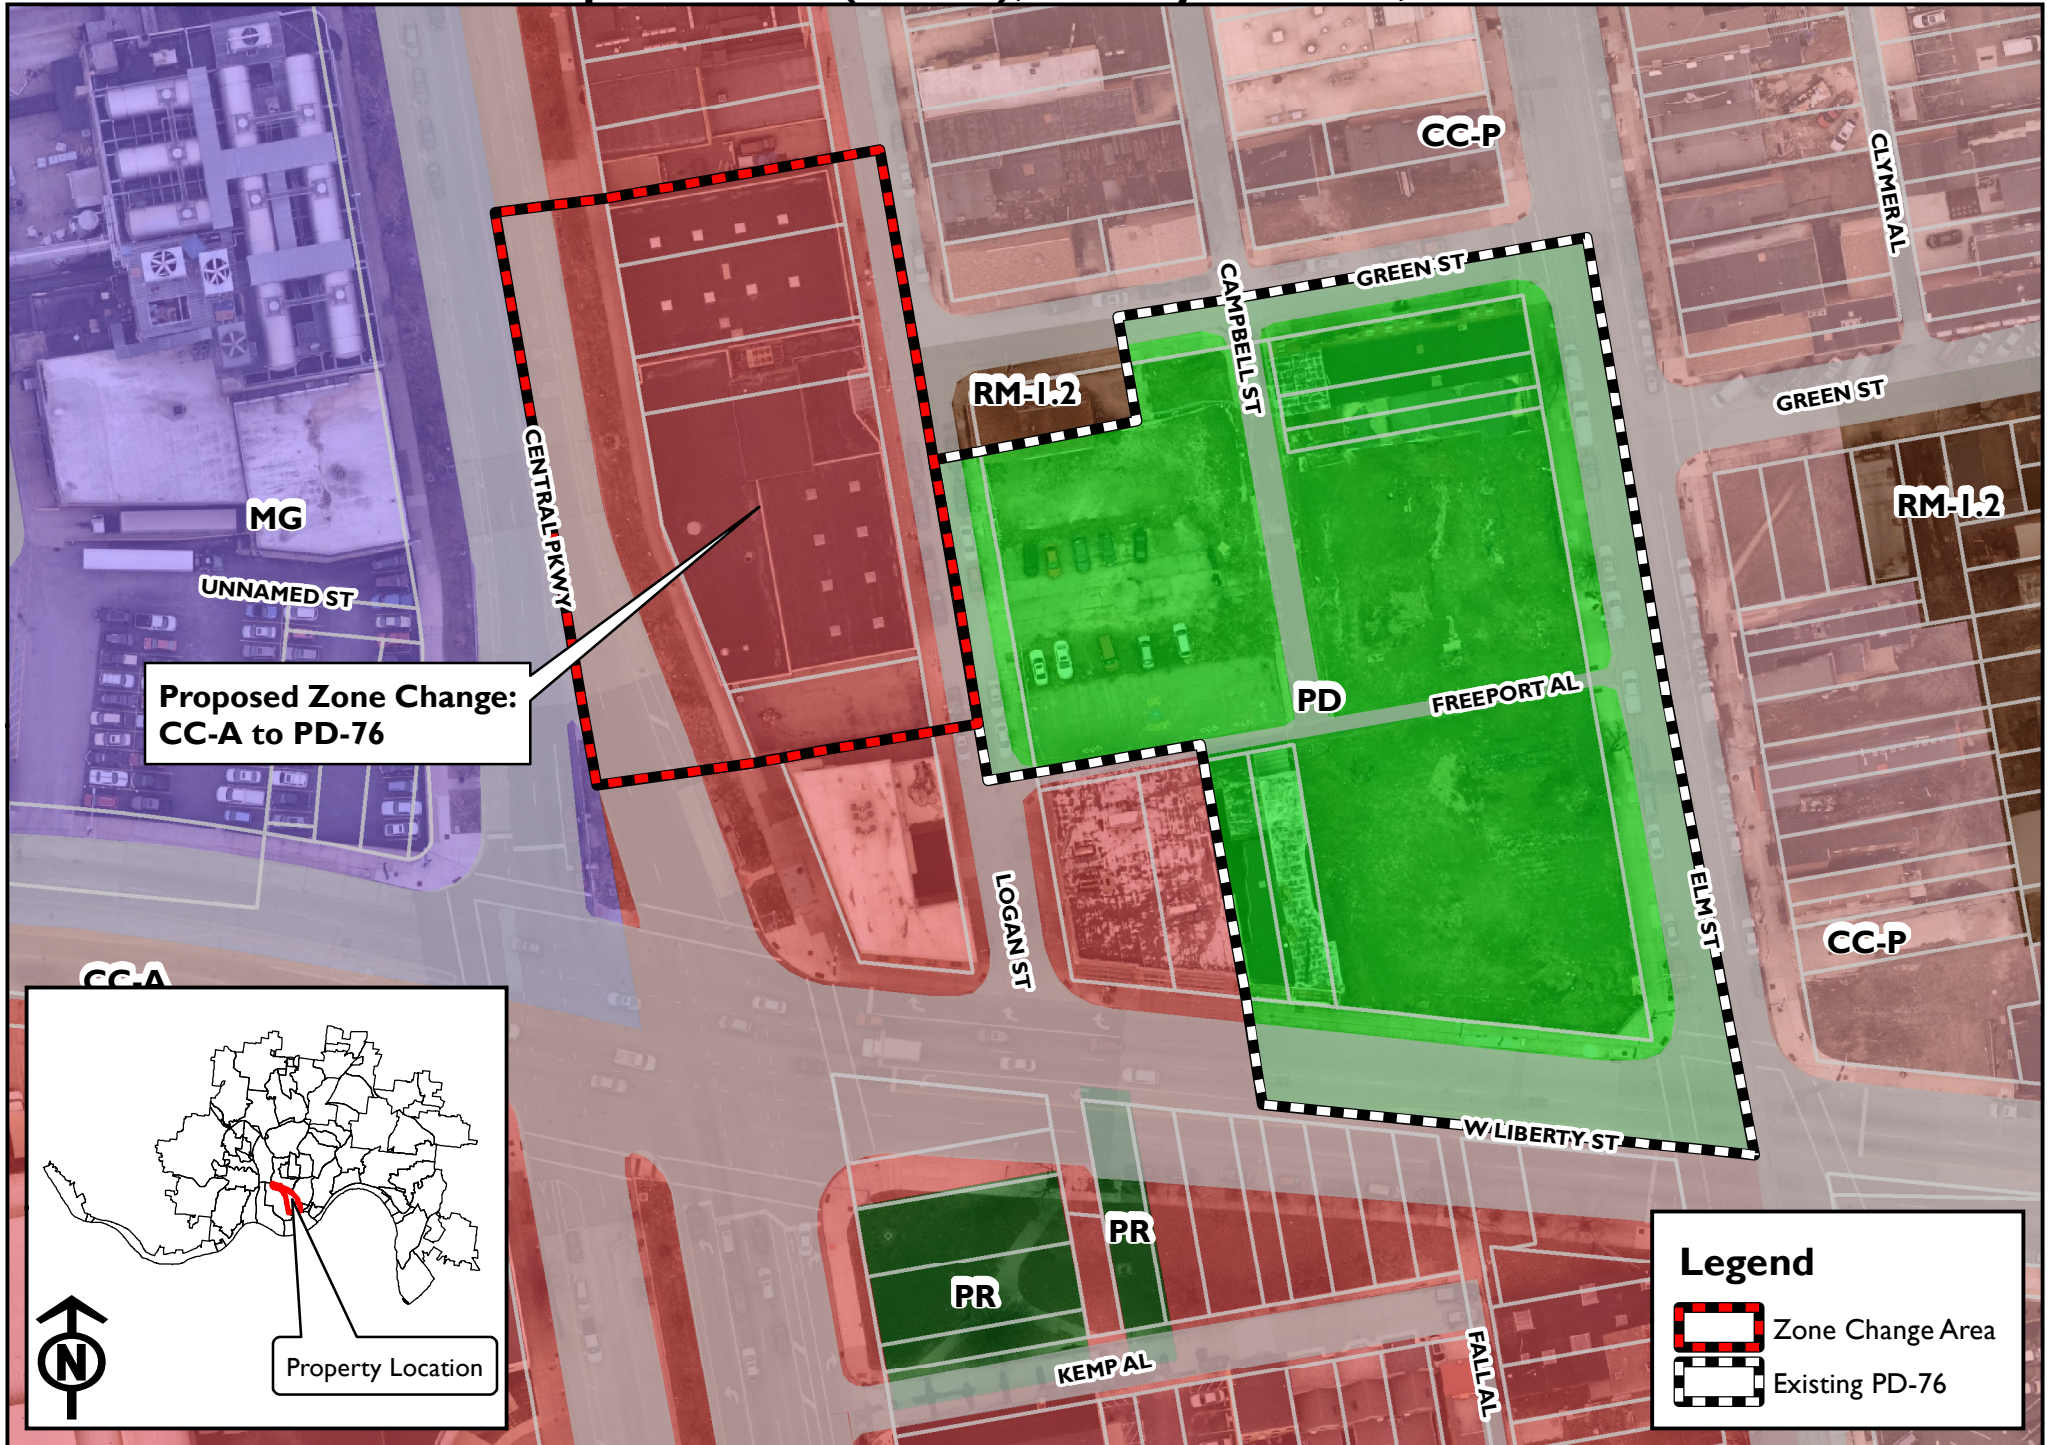

Proposed Zone Change and Major Amendment for Planned Development #76 (PD-76), Liberty and Elm, in Over-the-Rhine

Proposed Zone Change:
CC-A to PD-76

Legend

-  Zone Change Area
-  Existing PD-76