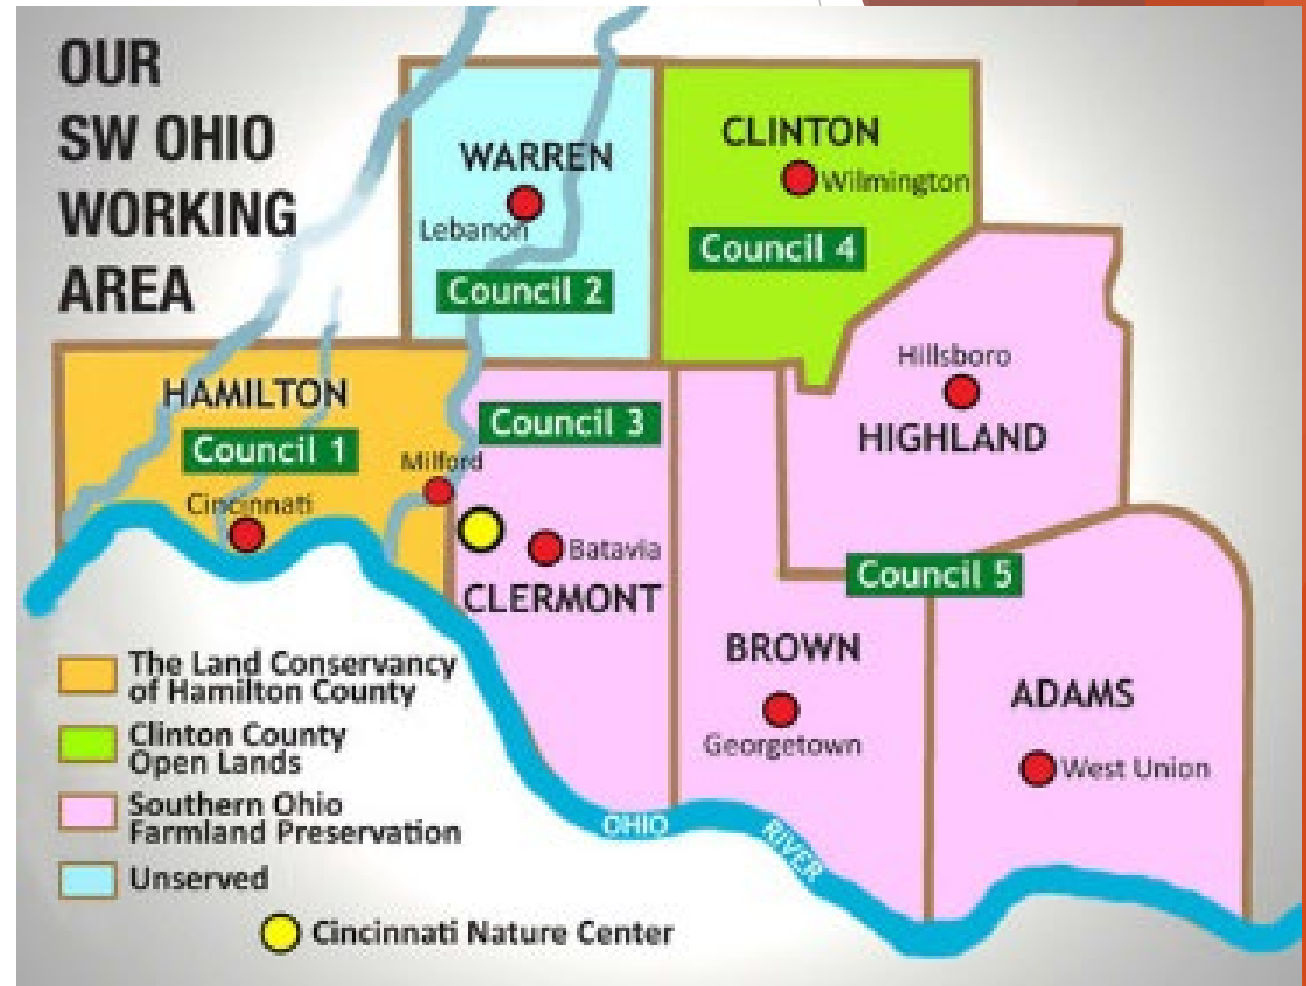

Cardinal Land Conservancy Wooden Shoe Hollow Nature Preserve- Clean Ohio Grant Application

Mark Besserman - Stewardship Director

Cardinal Land Conservancy Inc.

- ▶ A not-for-profit corporation incorporated in Ohio, first incorporated in 1999 here in SW Ohio.
- ▶ Covers 7 Counties: Adams, Brown, Clermont, Clinton, Hamilton, Highland & Warren.
- ▶ 260 member/donors in 2022.
- ▶ Active core of 20 volunteers
- ▶ Over 8,500 acres protected
- ▶ 11 member Board of Trustees
- ▶ Paid staff with volunteers
- ▶ Operations & Stewardship Endowments to build a sustainable base

Mission

- ▶ To preserve natural habitats, waterways, and productive lands we love in southwest Ohio by working with individuals, families and communities

Last Time We Were Here...

Winton Nature Preserve

250 Feet

Cardinal
LAND CONSERVANCY

Rosenberg Farm - Wooden Shoe Hollow (6.8 acres in Red)

Today...Wooden Shoe Hollow

0 105 210 420 Feet

How the Project Came About...

- ▶ We own the nearby Bahr Farm/Winton NP
- ▶ Landowner has been a farmer and ecologist for 40 years
- ▶ Wanted to preserve the land for nature and people

This Project is Unique

- ▶ Historic Wooden Shoe Hollow in Winton Hills
- ▶ Best soils around for local food production
- ▶ Beautiful Woods and Kings Run Creek running through
- ▶ Very Near our Bahr Farm/Winton NP
- ▶ Hoping to work with Cincinnati Public Schools