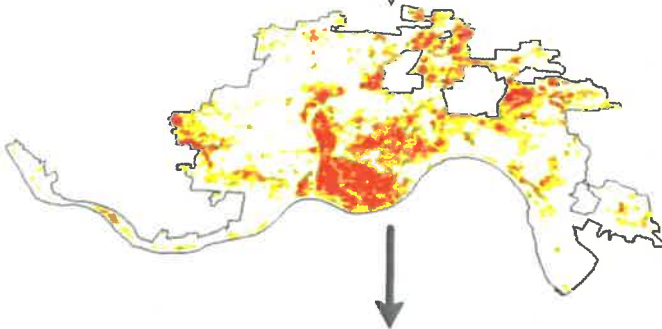

City of Cincinnati Tree Canopy Evaluation Criteria

Selected Tree Index
Score less than 95%

Selected Social
Vulnerability Index
Score less than 70%

Selected Heat Variable
Index Greater than 3.

-  Reforestation Need
-  Cincinnati Community Boundaries
-  Communities Designated for Reforestation