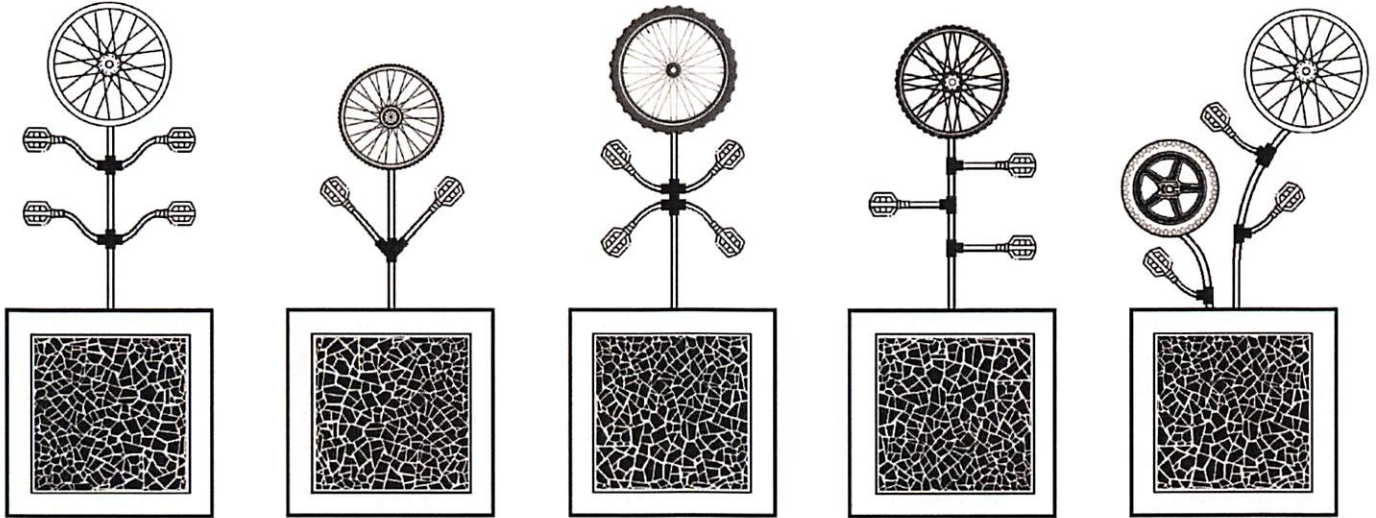

ATTACHMENT A

Notwithstanding Ordinance for Artwork Installation in East Price Hill and Lower Price Hill

Concept mockup:

Small planter "flowers" (Wheels will actually be mounted on colorful bike posts as opposed to conduit as depicted):

Bike Arch North Entrance Mockup:

Rough layout of north entrance arch components:

Bike Arch South Entrance Mockup: