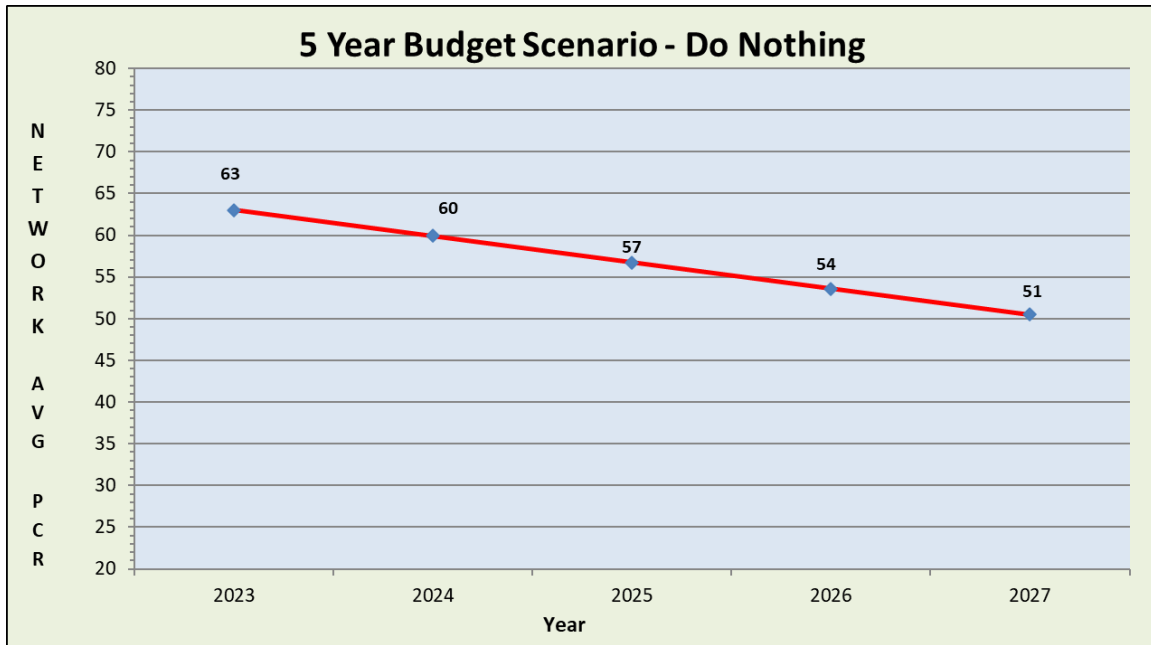

7.2 5-Year Baseline Scenario – Do Nothing

If no work is performed over the next five years, this PCI rating is expected to decrease to 51. Figure 16 and Table 10 display the PCI and costs, respectively, in a “Do Nothing” scenario.