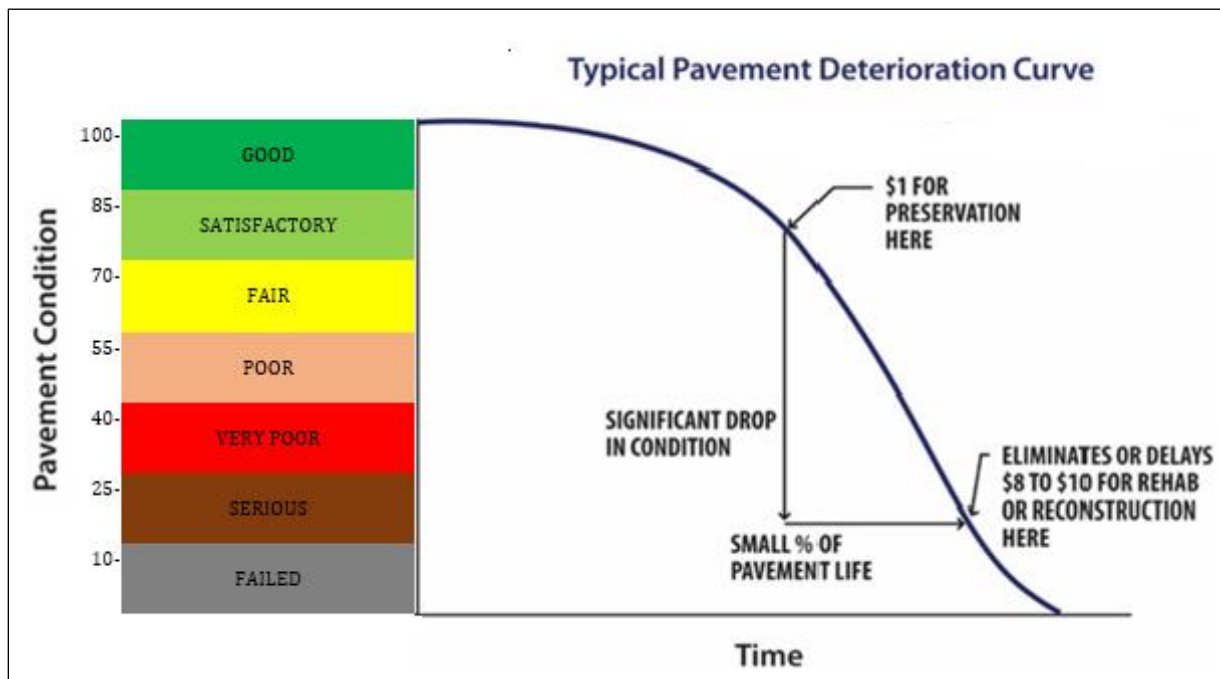

A pavement begins to deteriorate from the day it is constructed. Many factors affect the deterioration rate, such as the traffic loads, climatic conditions, age, material durability, damage caused by poor drainage, and construction factors. These factors cause the deterioration rate to be different for every pavement section. In order to manage an extensive pavement network, "family performance curves" were developed from available data to represent the expected performance of like roadways and help determine optimal times to apply preventive and rehabilitation treatments. In order to create more accurate curves, periodic evaluations of the pavement condition must be performed to gain a realistic representation of the condition versus the age of the pavement network. The graph in Figure 2 provides an example deterioration curve that represents the exponential deterioration of a typical pavement.

As shown in the graph, the initial deterioration of the pavement is at a slow rate and after approximately 40% to 50% of a pavement's service life, the pavement rapidly deteriorates. Understanding the condition and age at which this rapid drop in condition occurs is valuable in determining the optimal time for maintenance. This philosophy is the basis for good pavement management. This condition evaluation aims to understand better the value of preventive maintenance versus reactive maintenance, which is often at a much higher cost.

Figure 2: Deterioration Curve Example

The industry standard is to assess pavements every three to five years. More frequent assessments will likely not indicate significant changes in the condition since most pavements are anticipated to deteriorate two to five points per year. Assessments that take place more than five years apart will likely miss critical changes and not provide adequate data to define points in the curve where