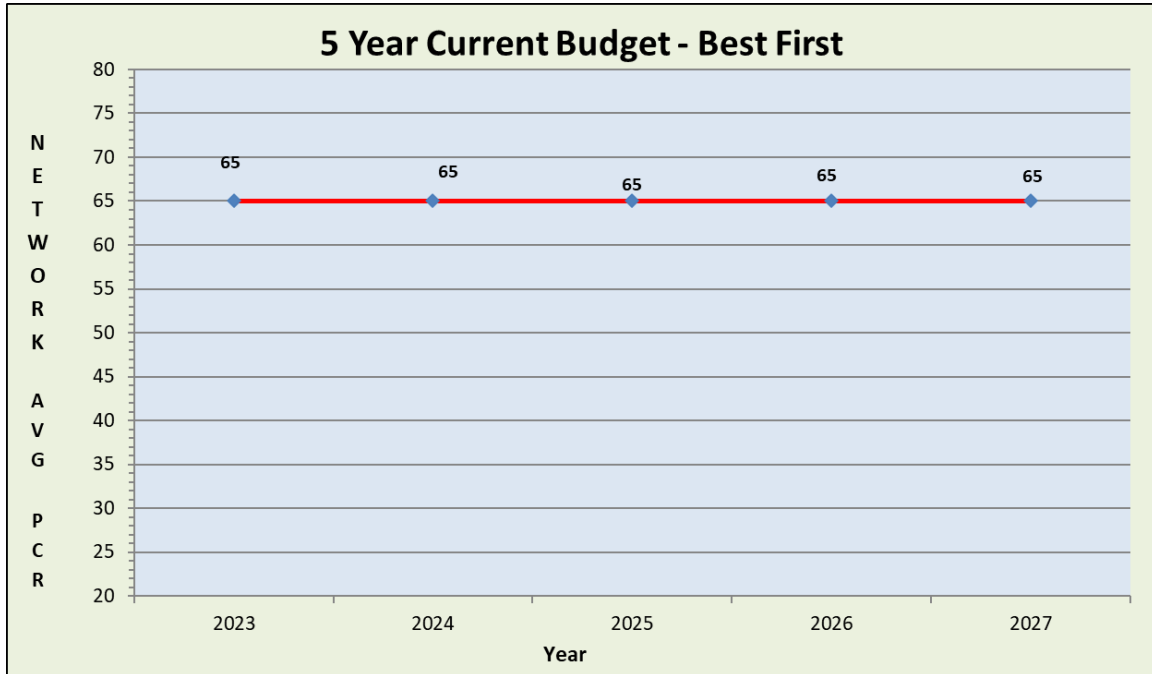

Figure 23: 5-Year Budget Scenario (Maintain Current PCI) – PCI Plot

Table 15: 5-Year Budget Scenario (Maintain Current PCI) – Total Funded Plan Cost

Year	Avg. PCI	Cost	Lane Miles
2023	65	\$9,767,507.94	21.05
2024	65	\$30,737,236.64	243.77
2025	65	\$41,987,416.57	405.88
2026	65	\$49,801,501.87	639.81
2027	65	\$54,988,180.74	891.67