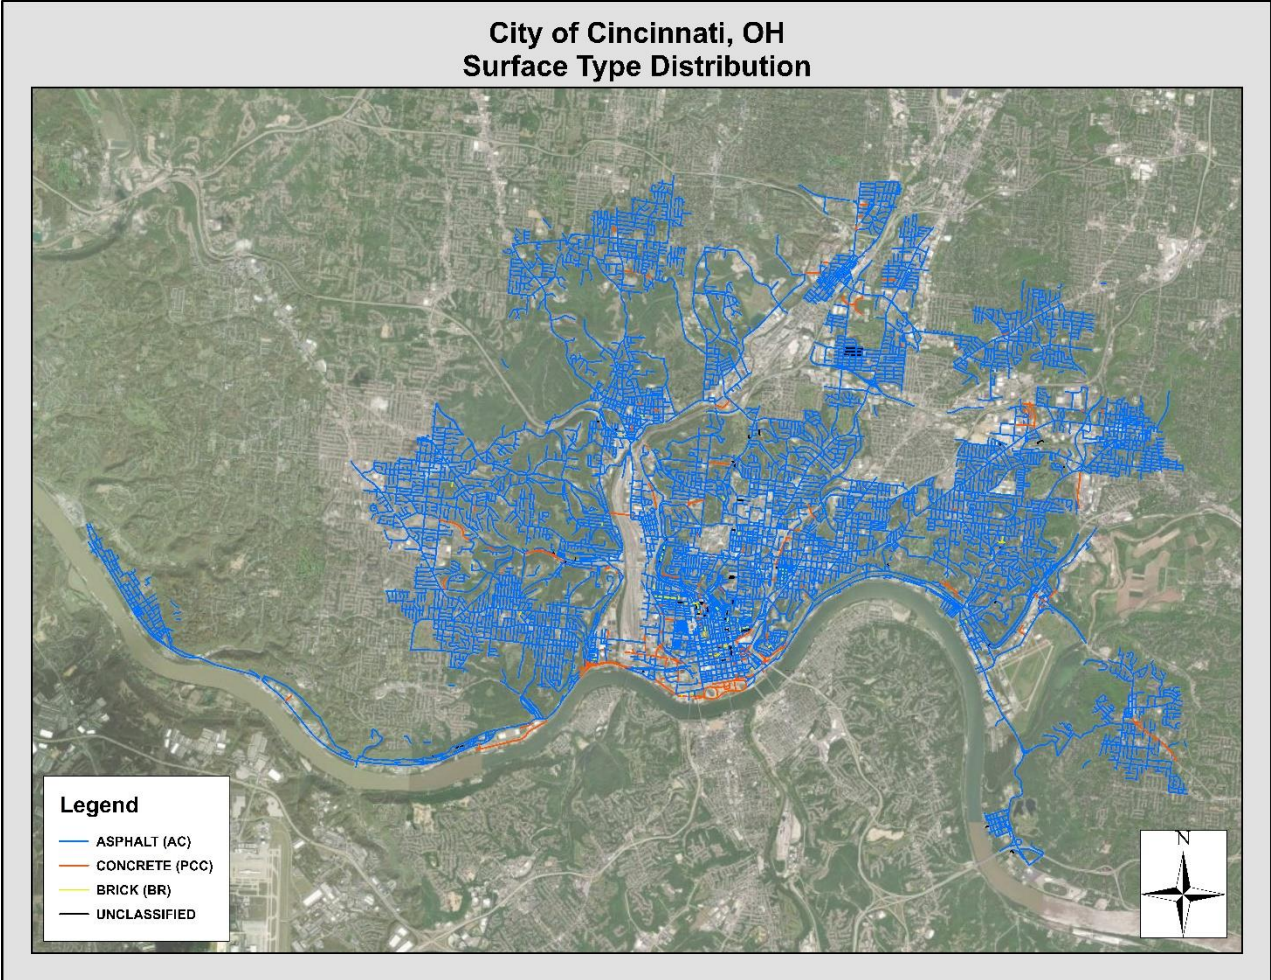

Figure 1: Surface Type Distribution