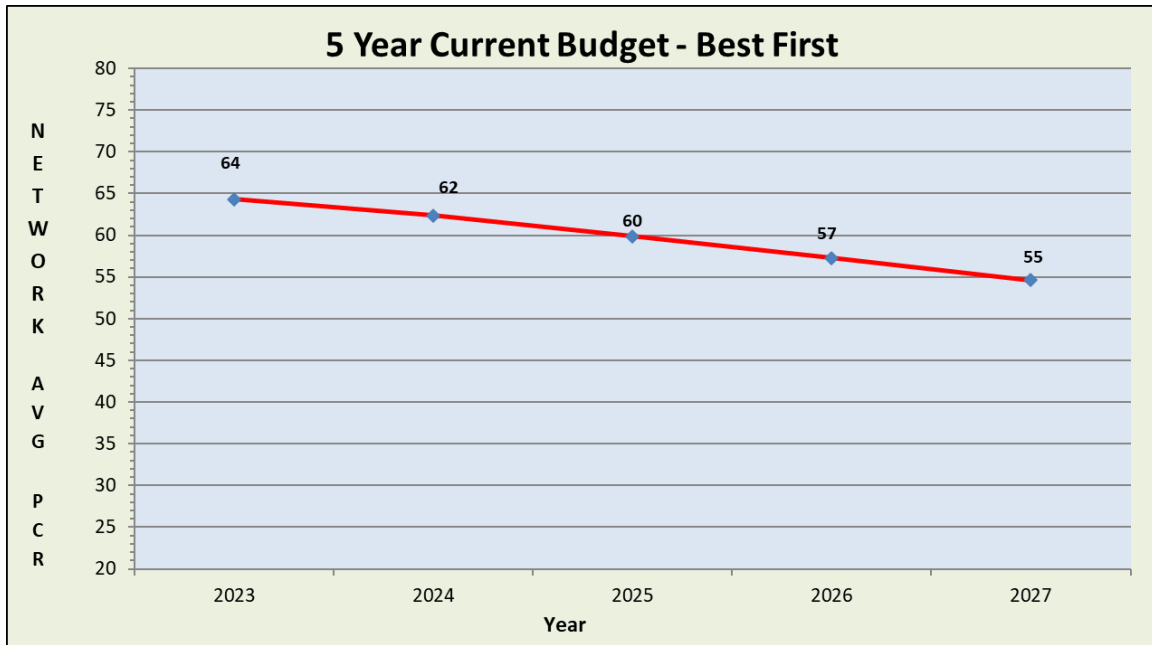

7.3 5-Year Current Budget Scenario - Best First

The five-year current budget scenario (best first) was set up to use the City’s recommended budget per year for all road maintenance. This scenario targets the roads in better condition first (highest PCI value) Figure 17 and Table 11 display the average PCI and total funded costs, respectively. Table 12 lists the treatment activities with the required costs and miles.