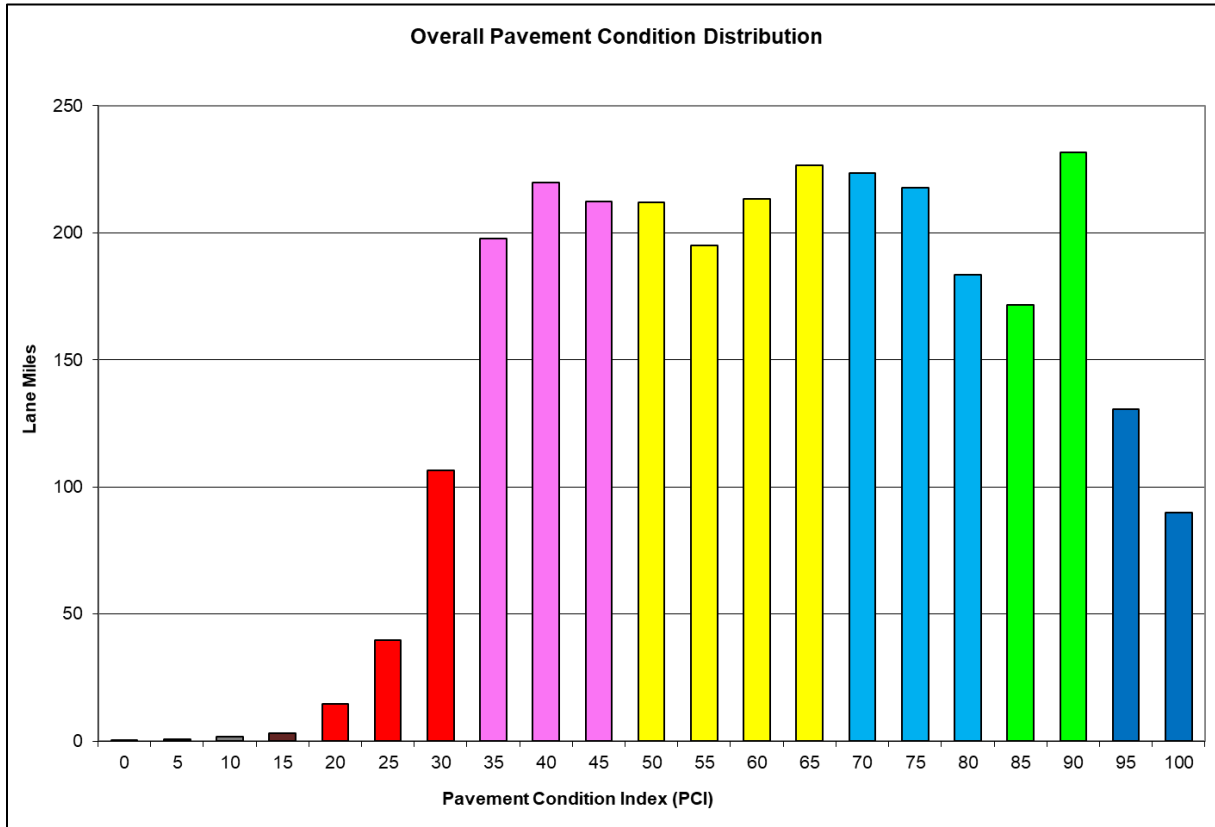

Figure 15 represents the overall pavement condition distribution based on lane miles.

Figure 15: Overall Pavement Condition Distribution