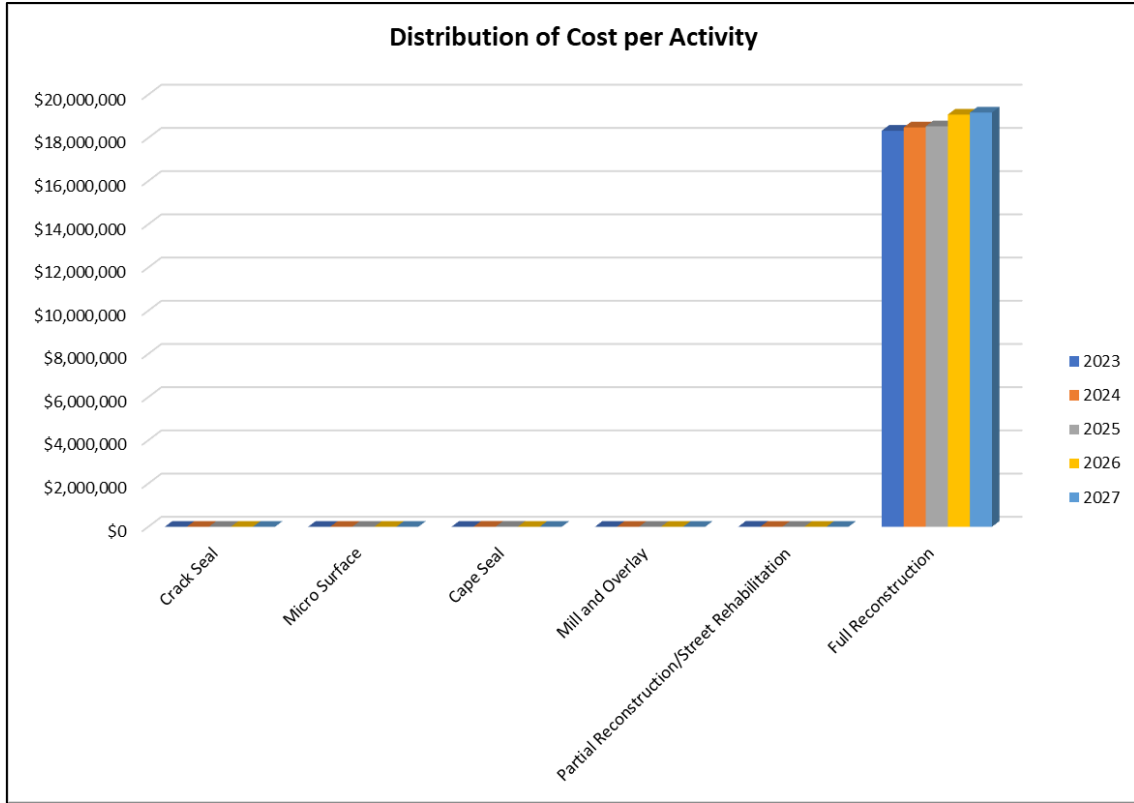

Figure 21: 5-Year Current Budget Scenario (Worst First) – Distribution of Cost per Activity