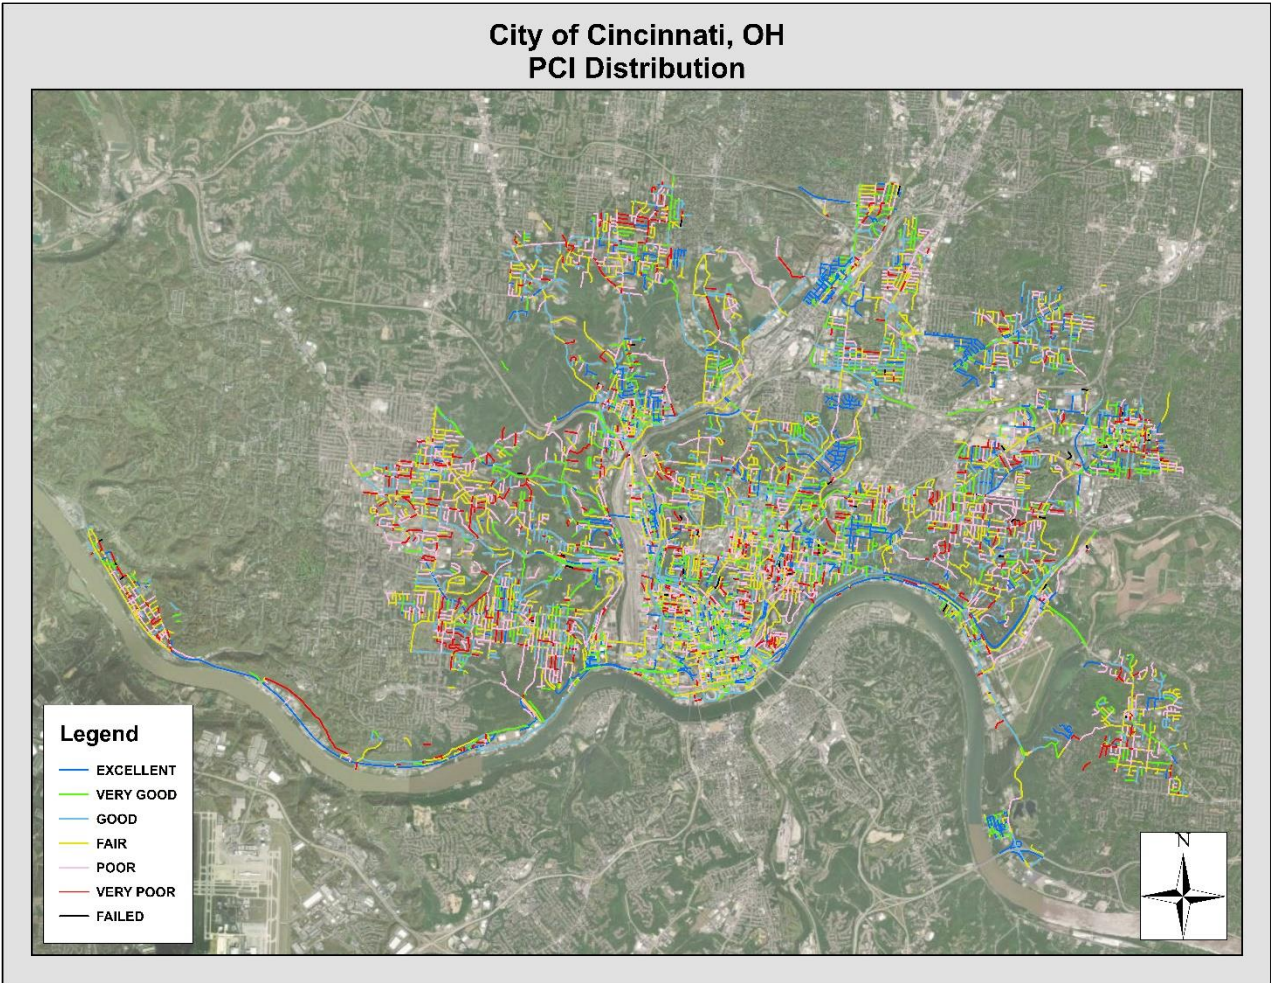

Figures 10 and 11 display the PCI distribution and a zoomed-in example of the City's PCI scores, respectively.

Figure 10: PCI Distribution Map

6.3 International Roughness Index Analysis

As part of this project, International Roughness Index (IRI) values were collected along the survey segments utilizing a high-speed five-laser profiler. The IRI is a general measurement of the ride quality of a street section and was performed in accordance with AASHTO R 43-07 and ASTM E950. IRI indexes were obtained from measured longitudinal road profiles and were processed using a quarter-car model at 52.80-foot intervals (0.010/mi). DTS' surface profiling system uses infrared lasers and a precision accelerometer to obtain accurate and precise profile measurements. The values reported in the lane provided to the City are in units of inches per mile. It should be noted that IRI indexes can "spike," resulting in erroneous data being reported along sections of roads where slow speeds (below 15mph) were encountered.