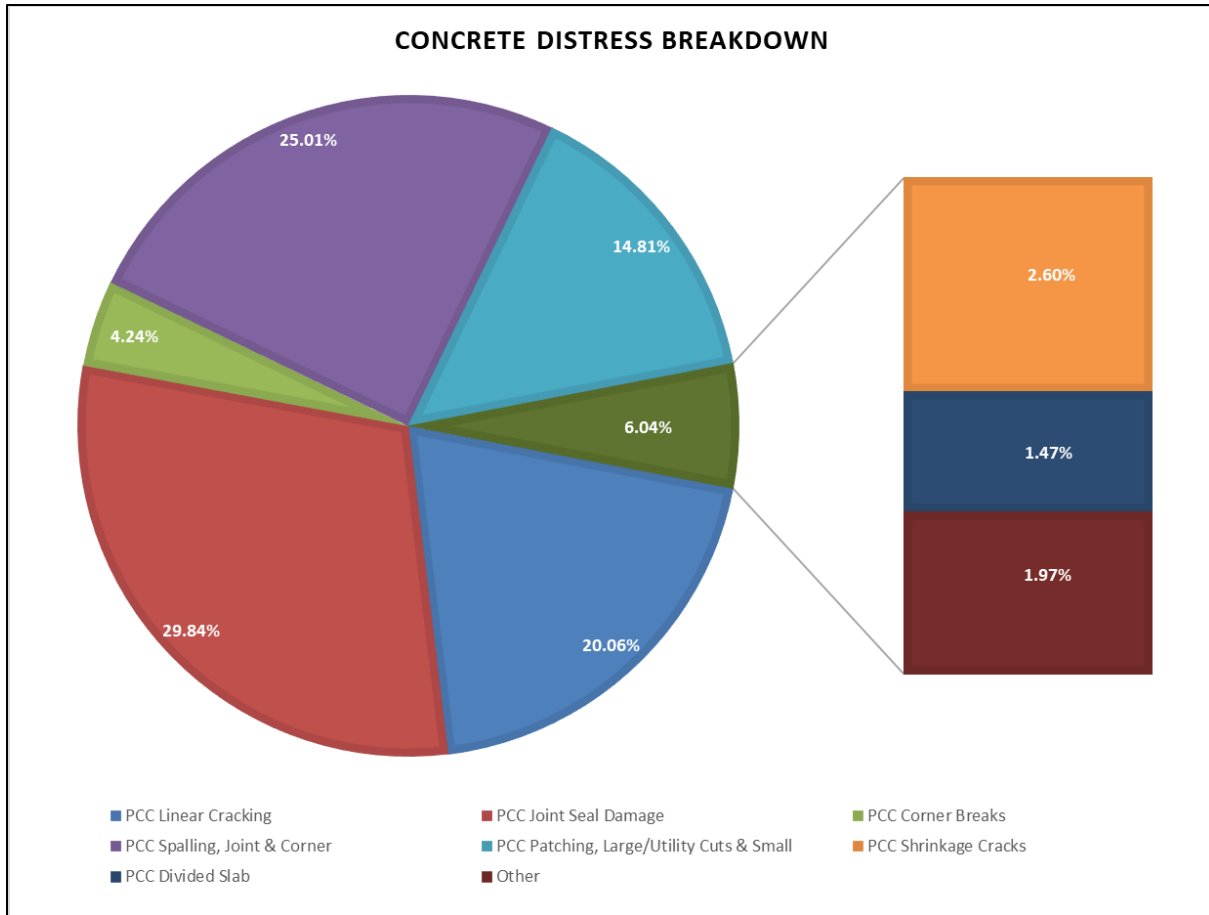

Figure 14: Concrete Distress Breakdown

Table 8: Concrete Distress Breakdown by Severity

Concrete Distress Breakdown by Severity				
Type	Severity	LOW	MEDIUM	HIGH
PCC Corner Breaks		2.27%	1.59%	0.38%
PCC Divided Slab		0.97%	0.46%	0.04%
PCC Joint Seal Damage		17.16%	9.53%	3.15%
PCC Linear Cracking		15.02%	4.66%	0.38%
PCC Patching, Large/Utility Cuts		9.11%	1.22%	0.08%
PCC Patching, Small		3.94%	0.46%	0%
PCC Scaling/Cracking/Crazing		1.05%	0.29%	0.13%
PCC Shrinkage Cracks		2.60%	0.00%	0%
PCC Spalling, Corner		5.16%	3.69%	1.05%
PCC Spalling, Joint		7.97%	5.54%	1.59%
PCC D Cracking		0.38%	0.13%	0%