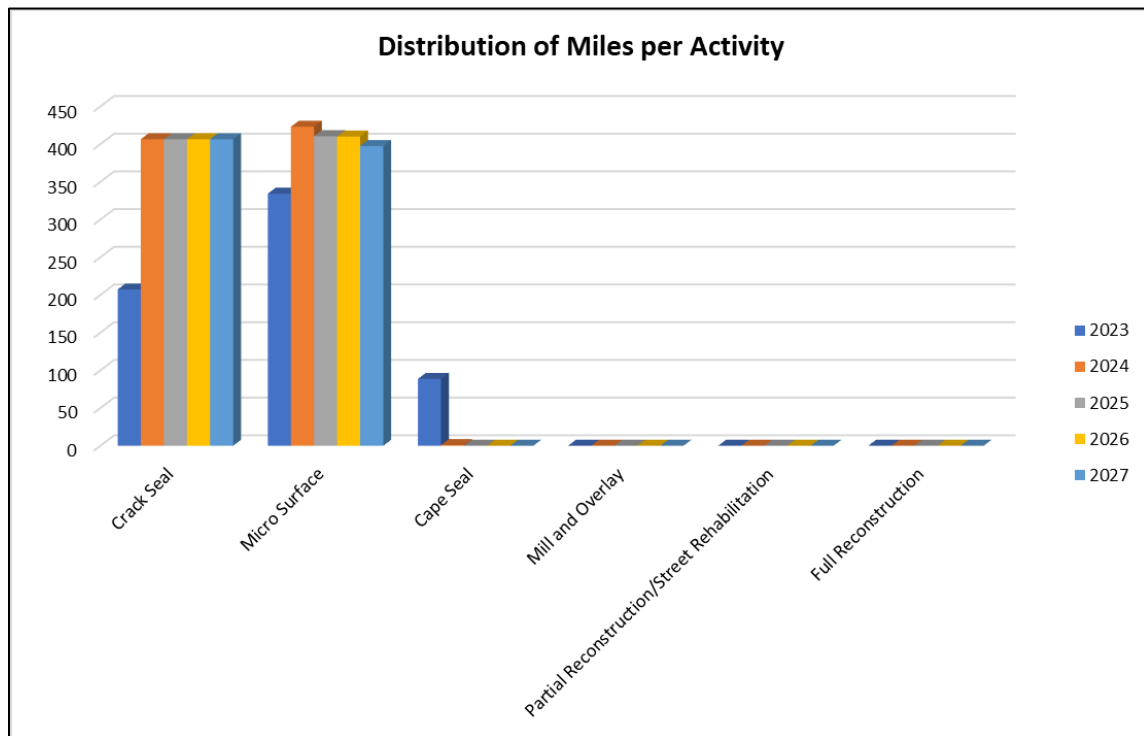

Figure 19: 5-Year Current Budget Scenario (Best First) - Distribution of Miles per Activity