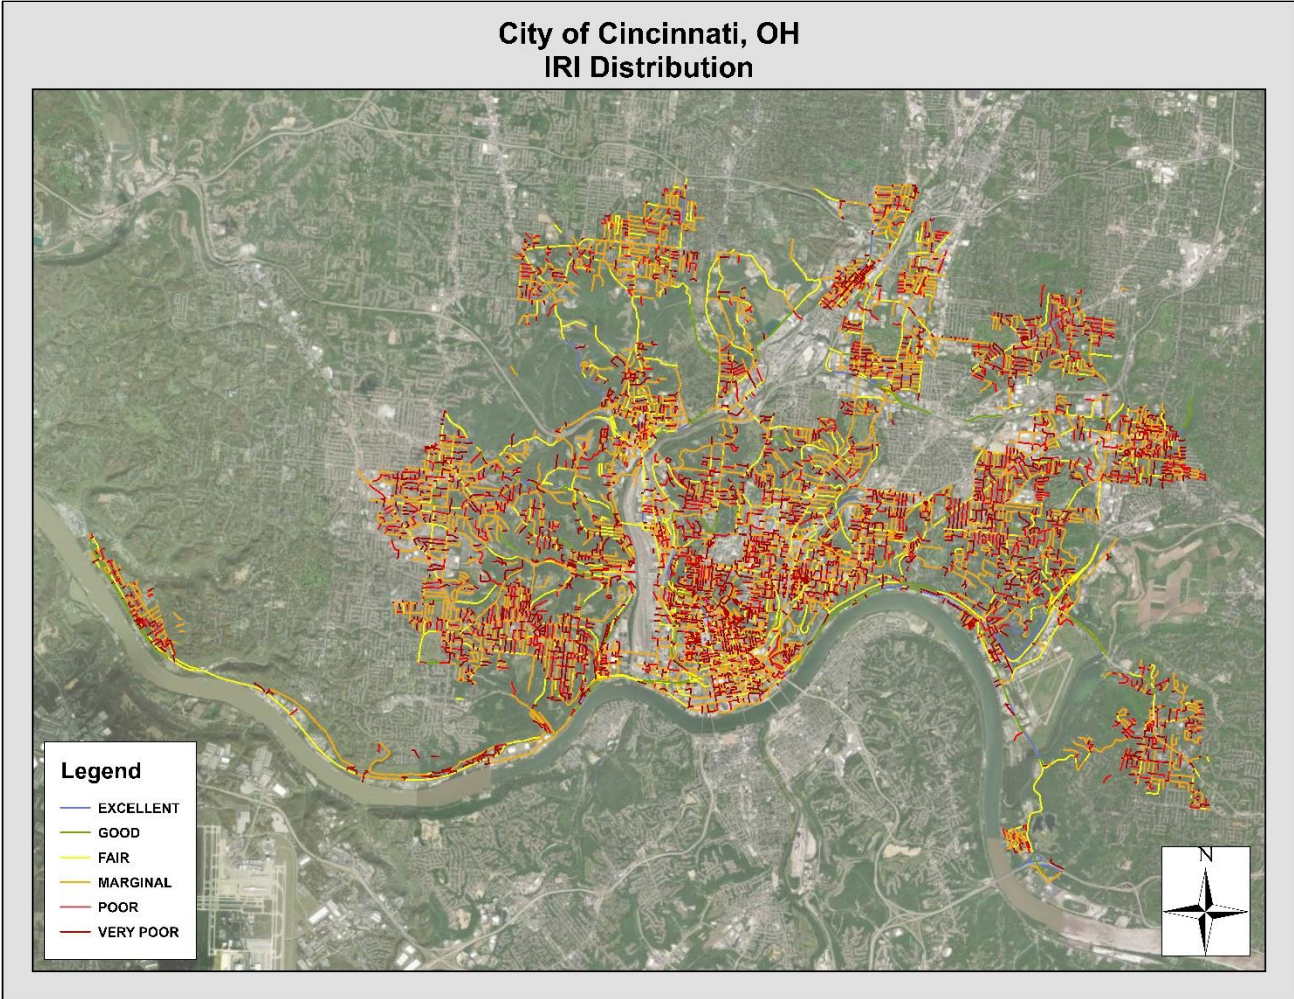

Figure 12: IRI Distribution Map

6.4 Pavement Condition Results

The roadway network consists of 2,927.17 lane miles of roadway. Table 1 lists the distribution of the current roadway network by surface type and outlines the number of miles that were able to be collected and analyzed and the number of miles that were not able to be collected. Approximately 29.00 lane miles of segments were not collected due to the segment not existing, being unsurfaced, construction, or the segment not being accessible.