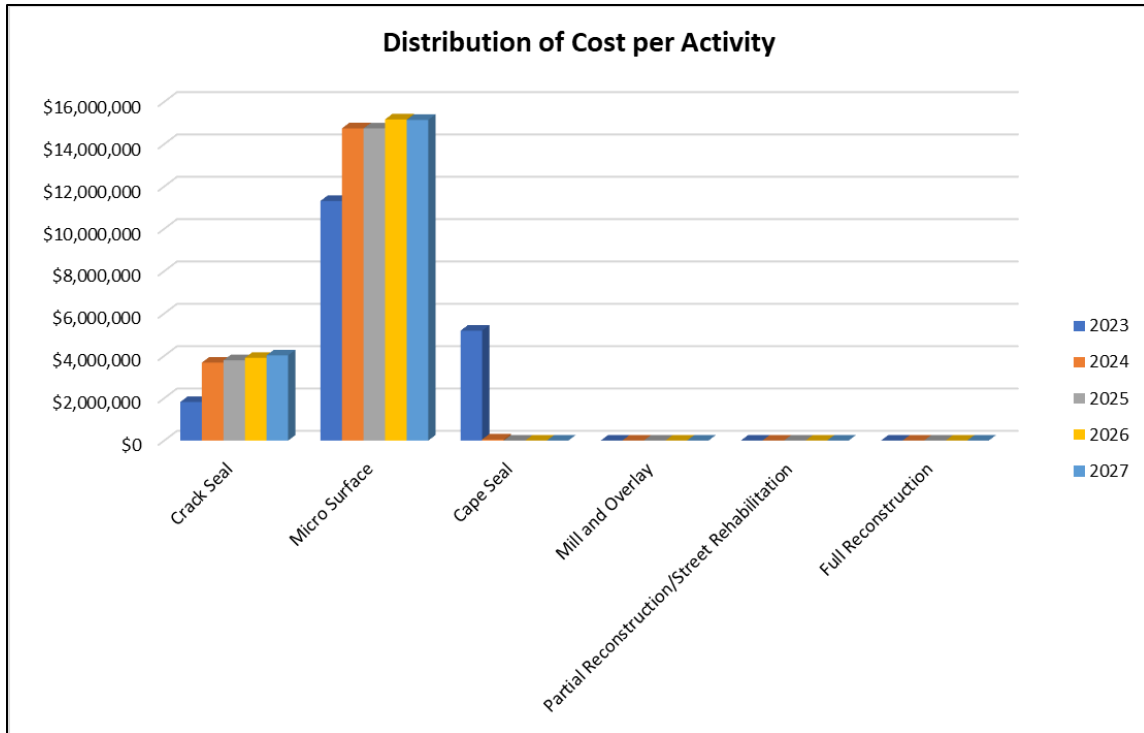

Figure 18: 5-Year Current Budget Scenario (Best First) - Distribution of Cost per Activity