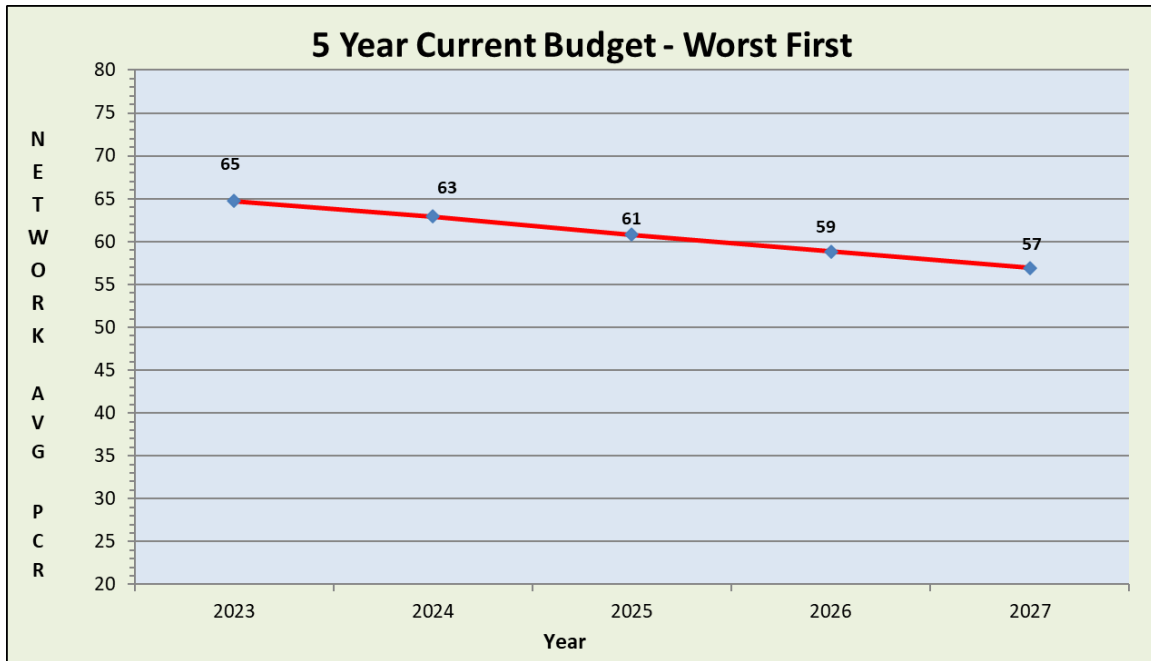

7.4 5-Year Current Budget Scenario - Worst First

The five-year current budget scenario (worst first) was set up to use the City’s recommended budget per year for all road maintenance. In Contrast to the best first methodology, this scenario targets the roads in the worst condition first (lowest PCI value). Figure 20 and Table 13 display the average PCI and total funded costs, respectively. Table 14 lists the treatment activities with the required costs and miles.