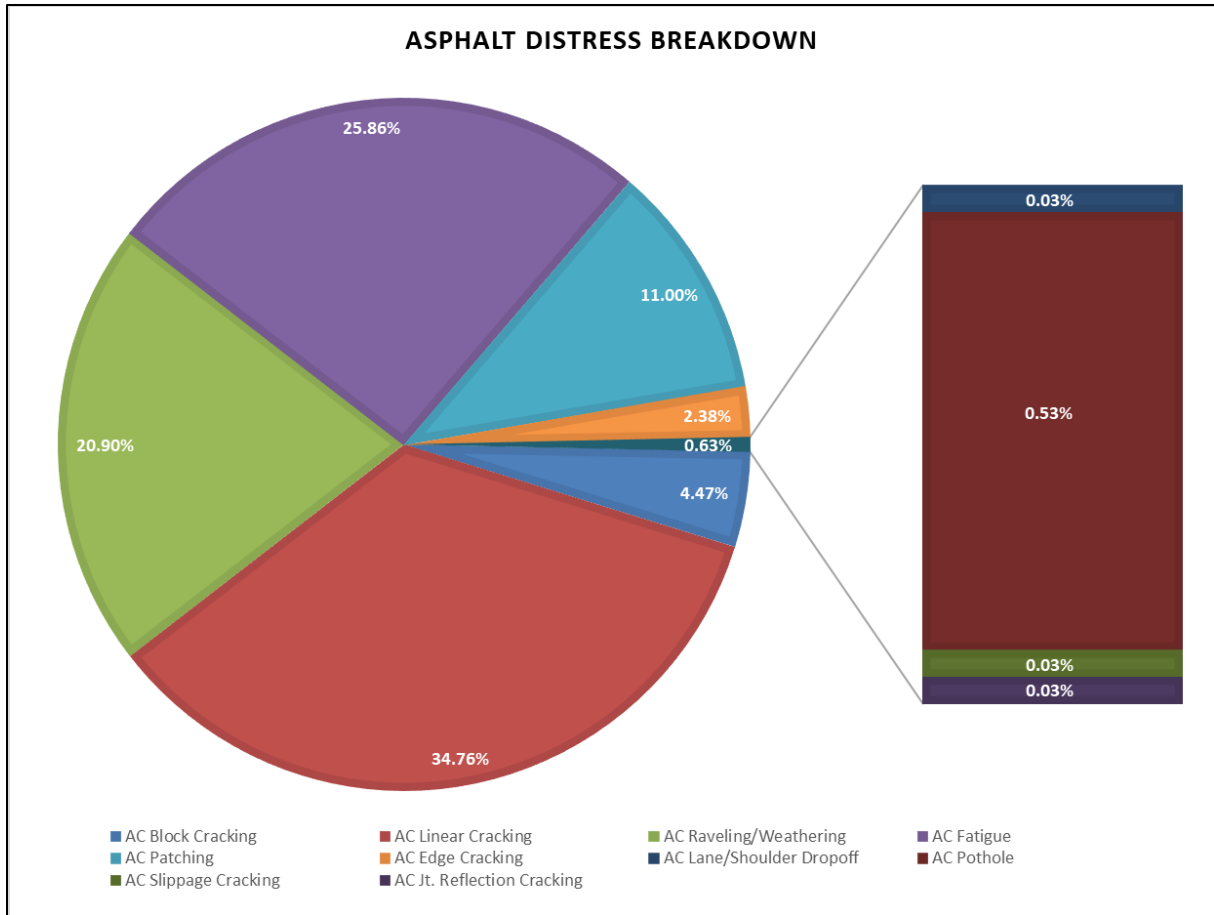

Figure 13: Asphalt Distress Breakdown

Table 7: Asphalt Distress Breakdown by Severity

Asphalt Distress Breakdown by Severity				
Type	Severity	LOW	MEDIUM	HIGH
AC Edge Cracking		1.25%	0.90%	0.24%
AC Lane/Shoulder Dropoff		0.02%	0.01%	0.001%
AC Linear Cracking		19.35%	15.19%	0.21%
AC Pothole		0.28%	0.23%	0.02%
AC Jt. Reflection Cracking		0.03%	0.01%	0%
AC Block Cracking		4.26%	0.21%	0%
AC Fatigue		14.13%	11.49%	0.23%
AC Patching		8.61%	2.36%	0.03%
AC Raveling/Weathering		19.82%	0.65%	0.43%
AC Slippage Cracking		0.03%	0.01%	0%