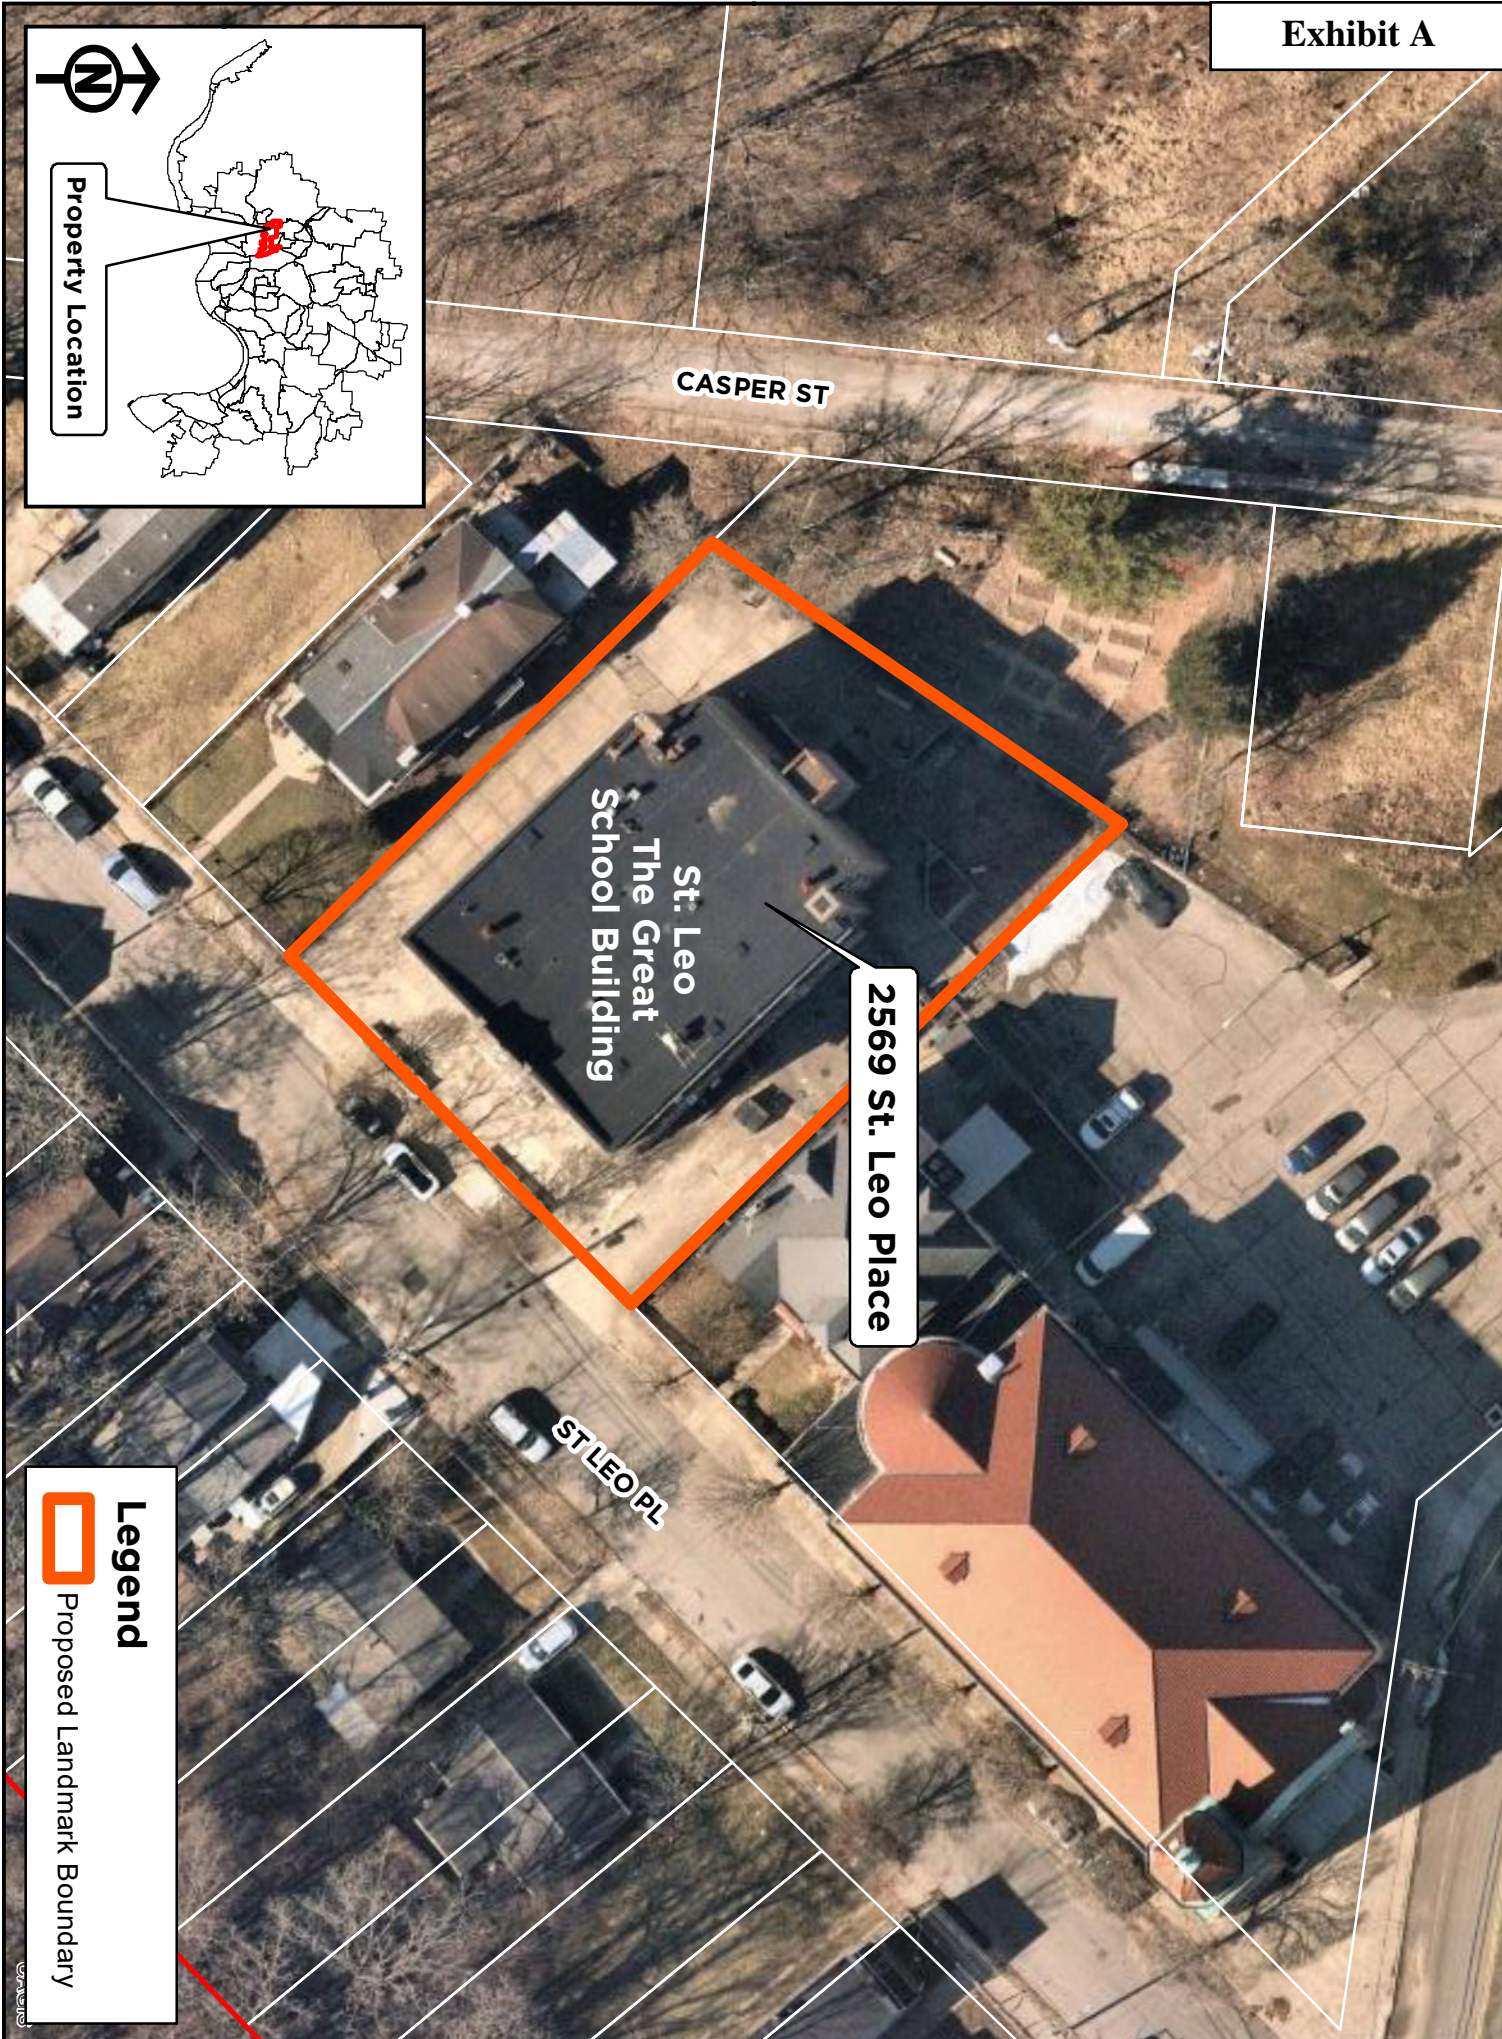

Proposed Local Landmark of St. Leo The Great School Building in North Fairmount

Exhibit A

CASPER ST

St. Leo
The Great
School Building

2569 St. Leo Place

ST LEO PL

Property Location

Legend

 Proposed Landmark Boundary