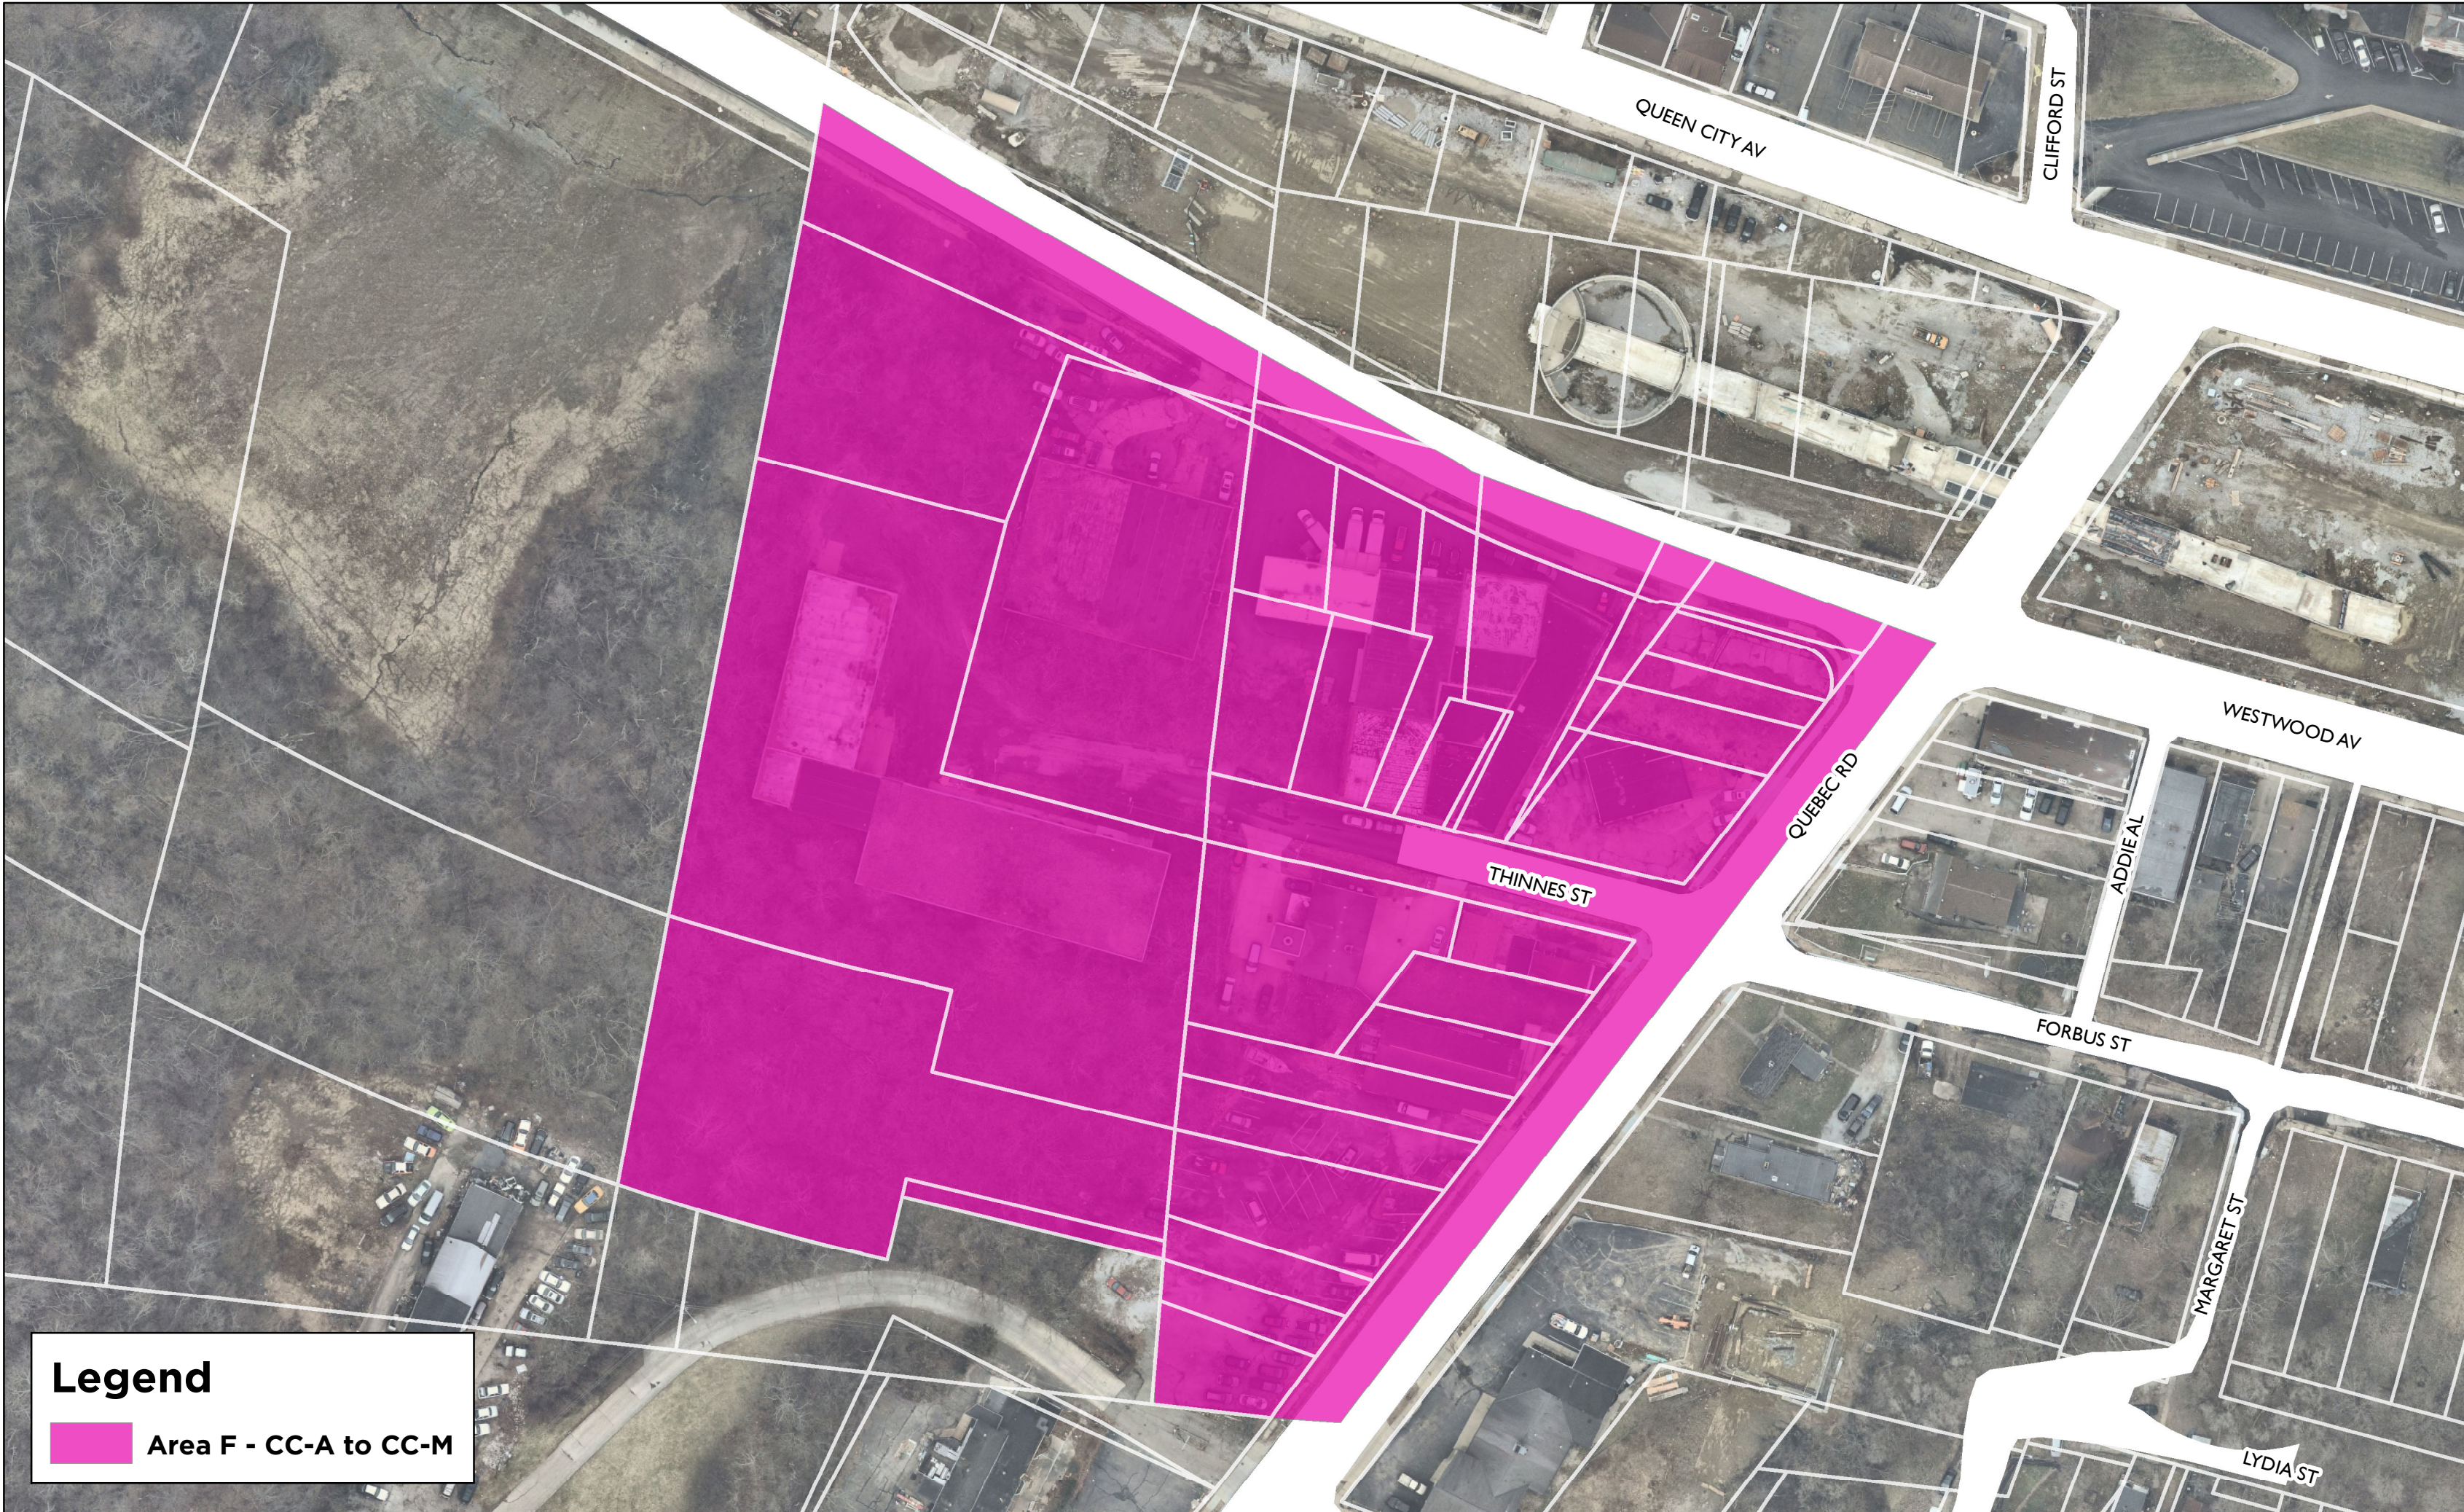

Proposed Zone Changes in South Fairmount

Legend

 Area F - CC-A to CC-M