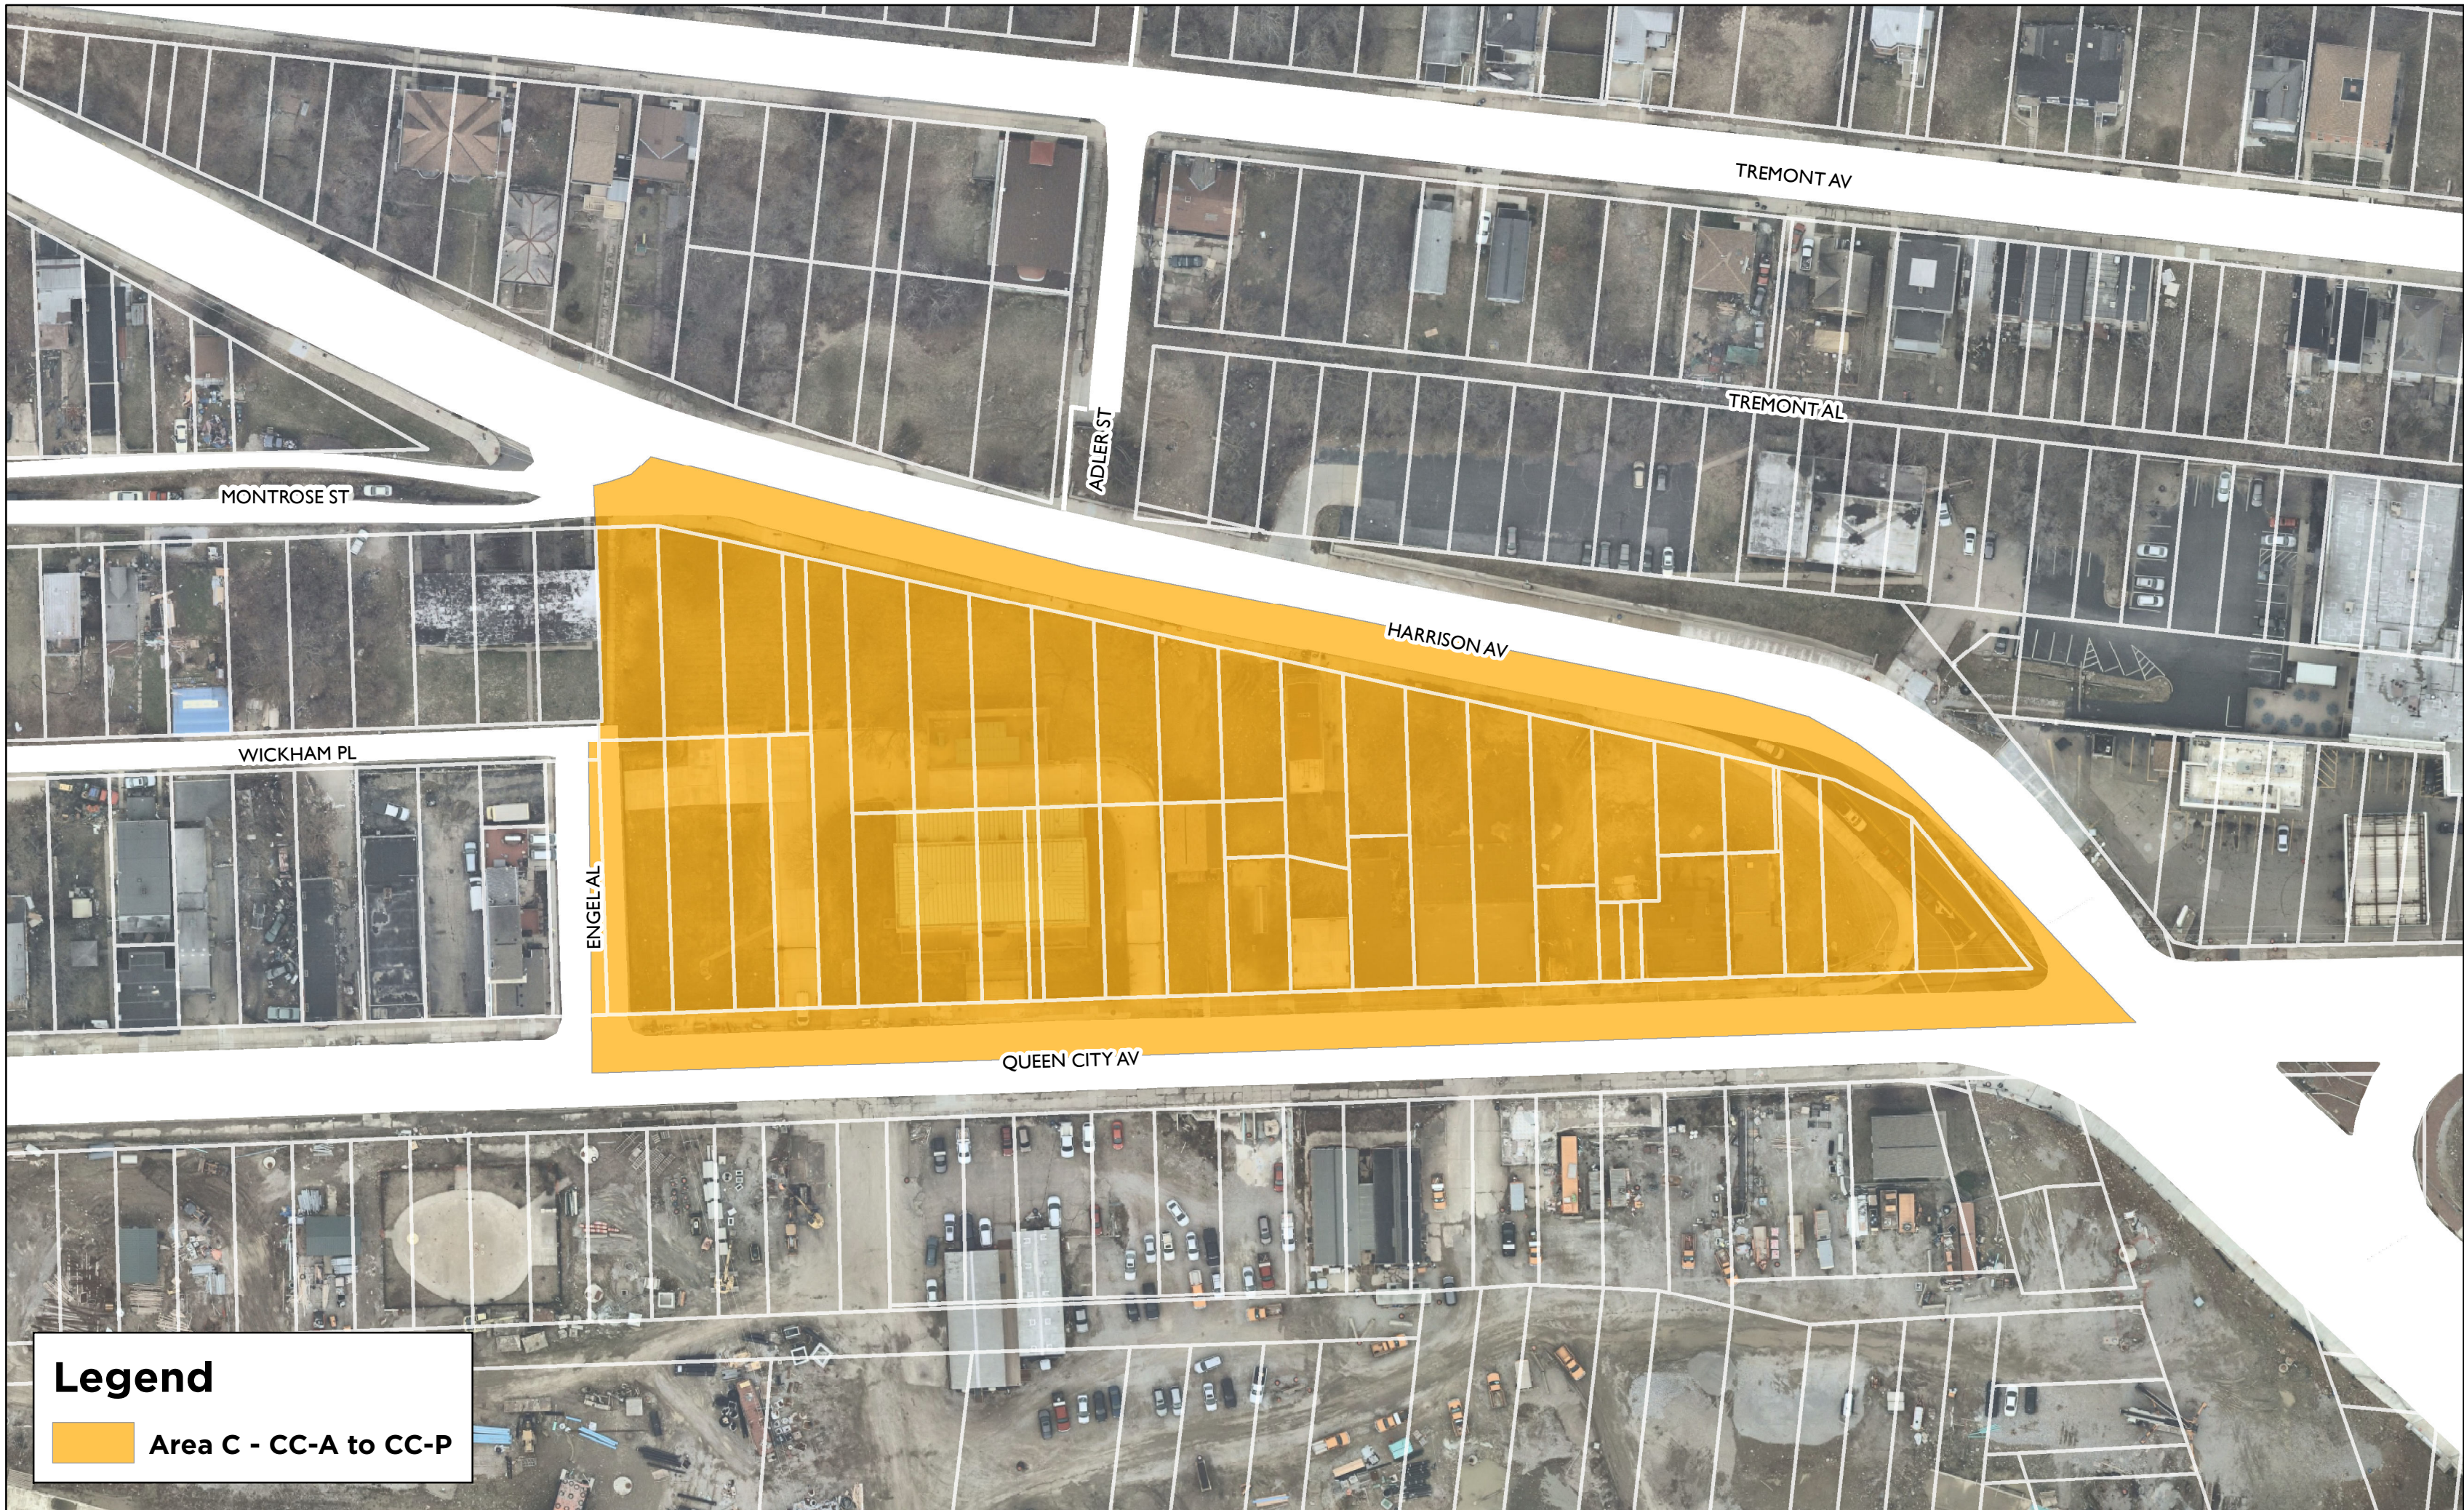

Proposed Zone Changes in South Fairmount

Legend

 Area C - CC-A to CC-P