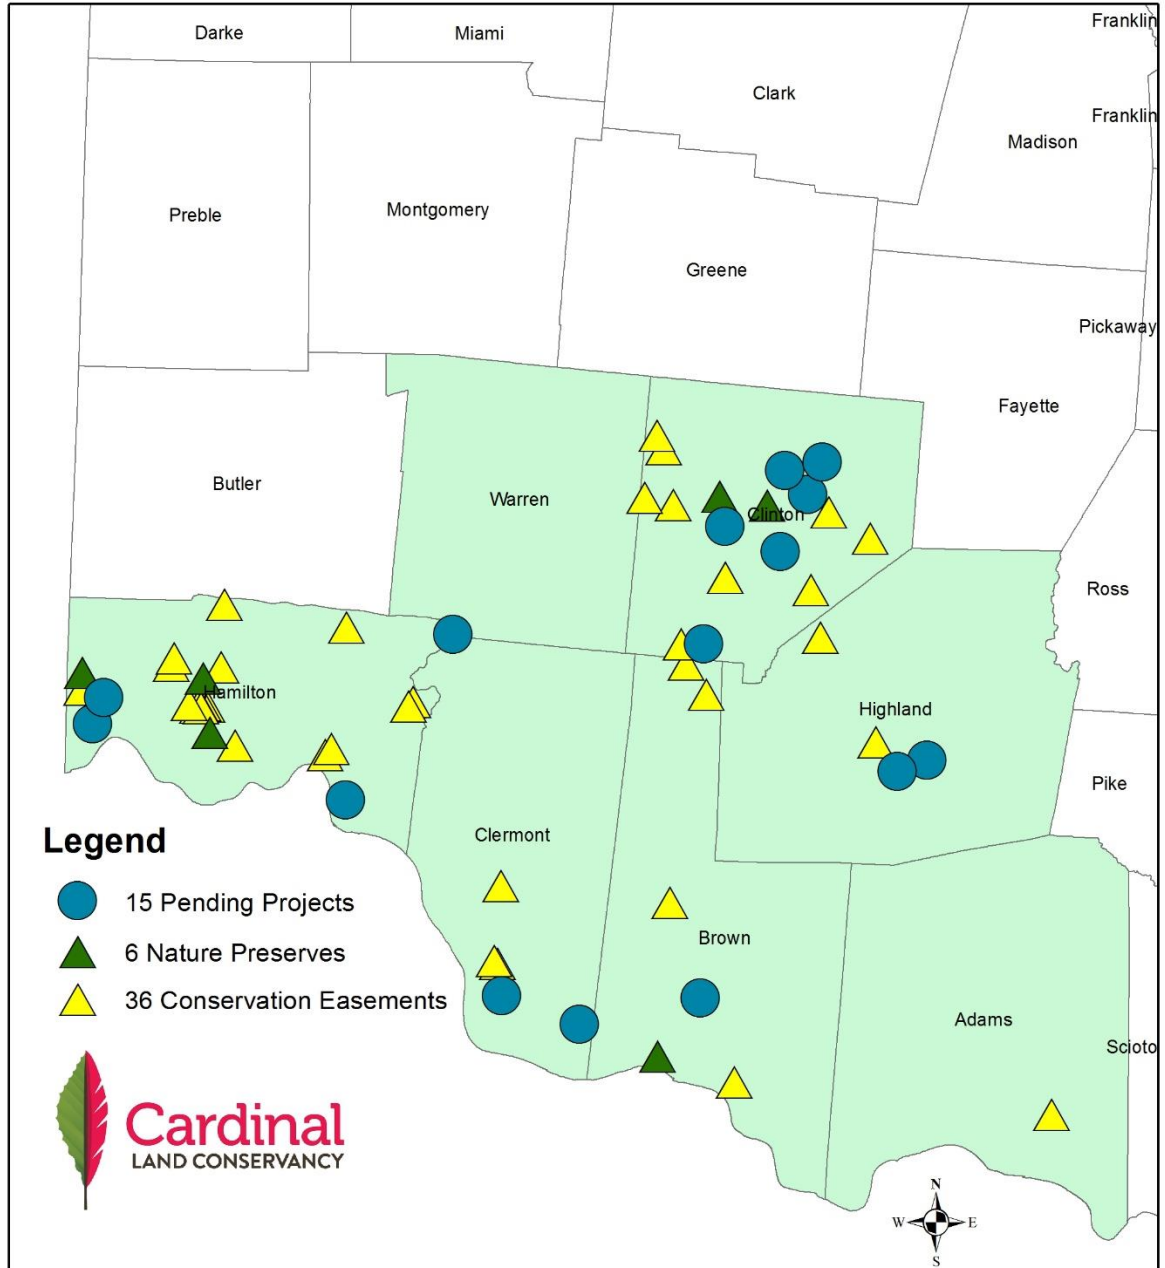

Cardinal Land Conservancy Winton Road Nature Preserve- Clean Ohio Grant Application

Andy Dickerson - Executive Director

Cardinal Land Conservancy in SW Ohio

Cardinal Land Conservancy Inc.

- ▶ A not-for-profit corporation incorporated in Ohio, first incorporated in 1999 here in SW Ohio.
- ▶ Covers 7 Counties: Adams, Brown, Clermont, Clinton, Hamilton, Highland & Warren.
- ▶ 200 member/donors in 2020.
- ▶ Active core of 20 volunteers
- ▶ 11 member Board of Trustees
- ▶ Paid staff with volunteers
- ▶ Operations & Stewardship Endowments to build a sustainable base

Mission

- ▶ To preserve natural habitats, waterways, and productive lands we love in southwest Ohio by working with individuals, families and communities

How the Project Came About...

- ▶ We own the neighboring Bahr Farm
- ▶ Worked out a deal with Cincinnati Waldorf School to purchase their ~20 acres
- ▶ We will add this as a nature preserve open to the public

Winton Nature Preserve

Where is it?

250 Feet

This Project is Unique

- ▶ Great Location
- ▶ Beautiful Woods and existing 1 mile trail
- ▶ Adjacent to our Bahr Farm
- ▶ Working with Cincinnati Public Schools
- ▶ Open to public