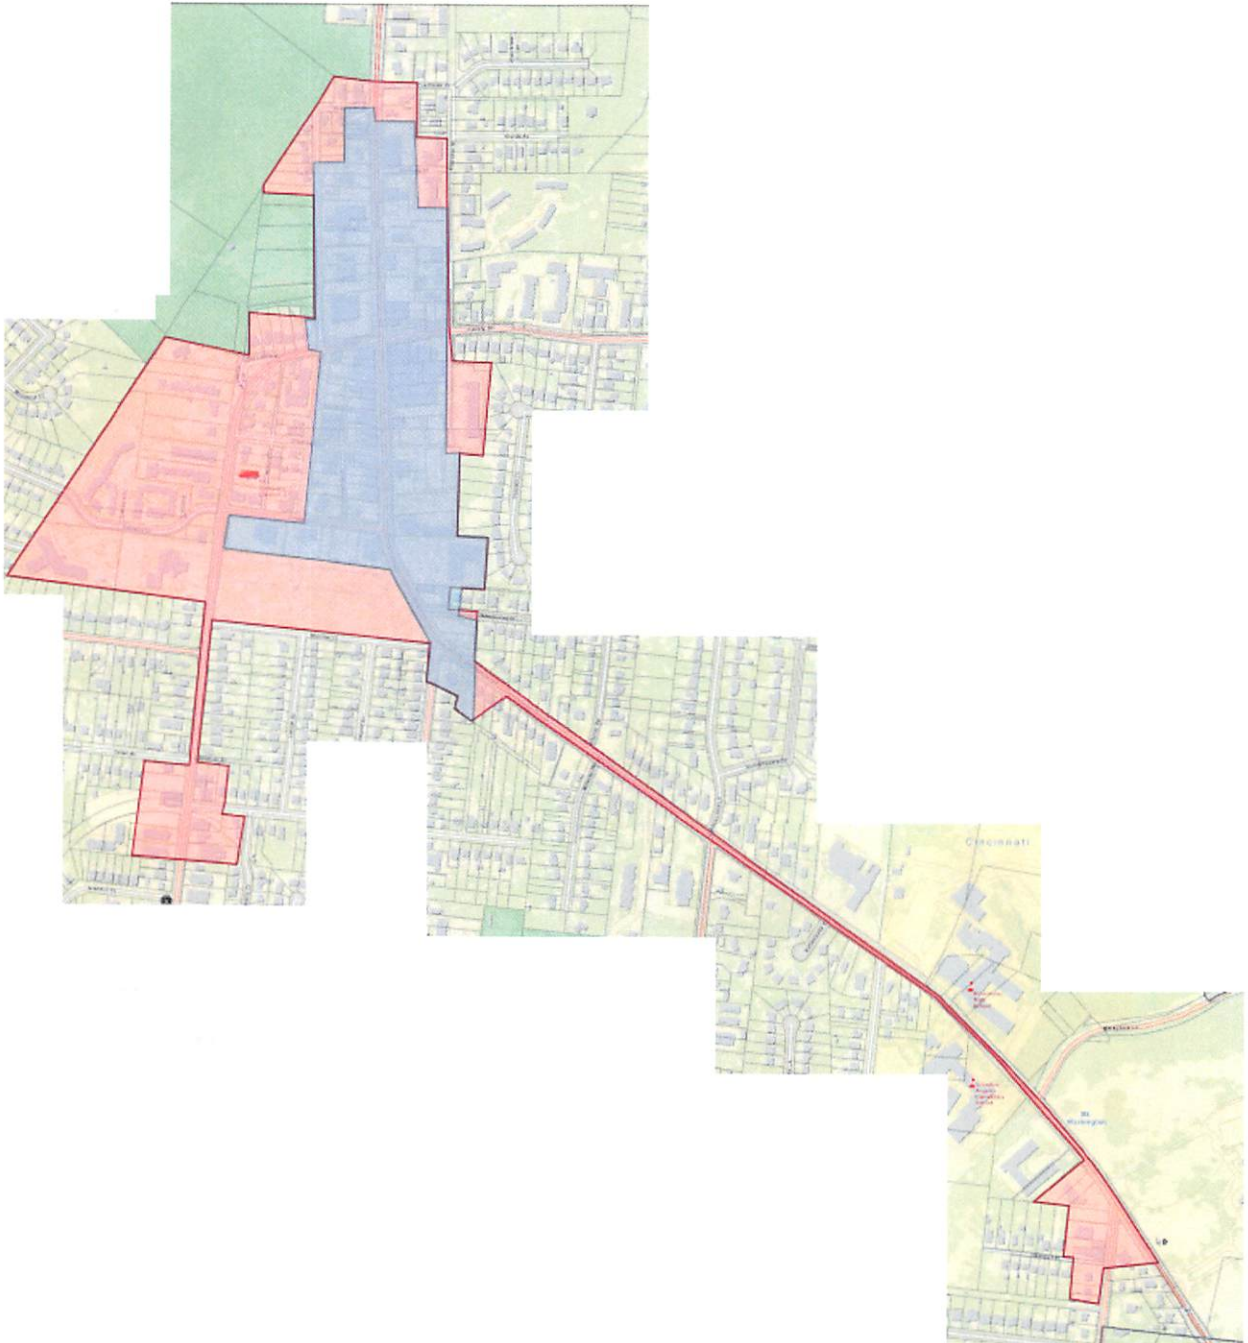

Exhibit A

Desired implementation area of the Urban Parking Overlay

Mt. Washington has requested that the area depicted in red and blue (blue representing Mt. Washington's Neighborhood Business District) become an Urban Parking Overlay District.