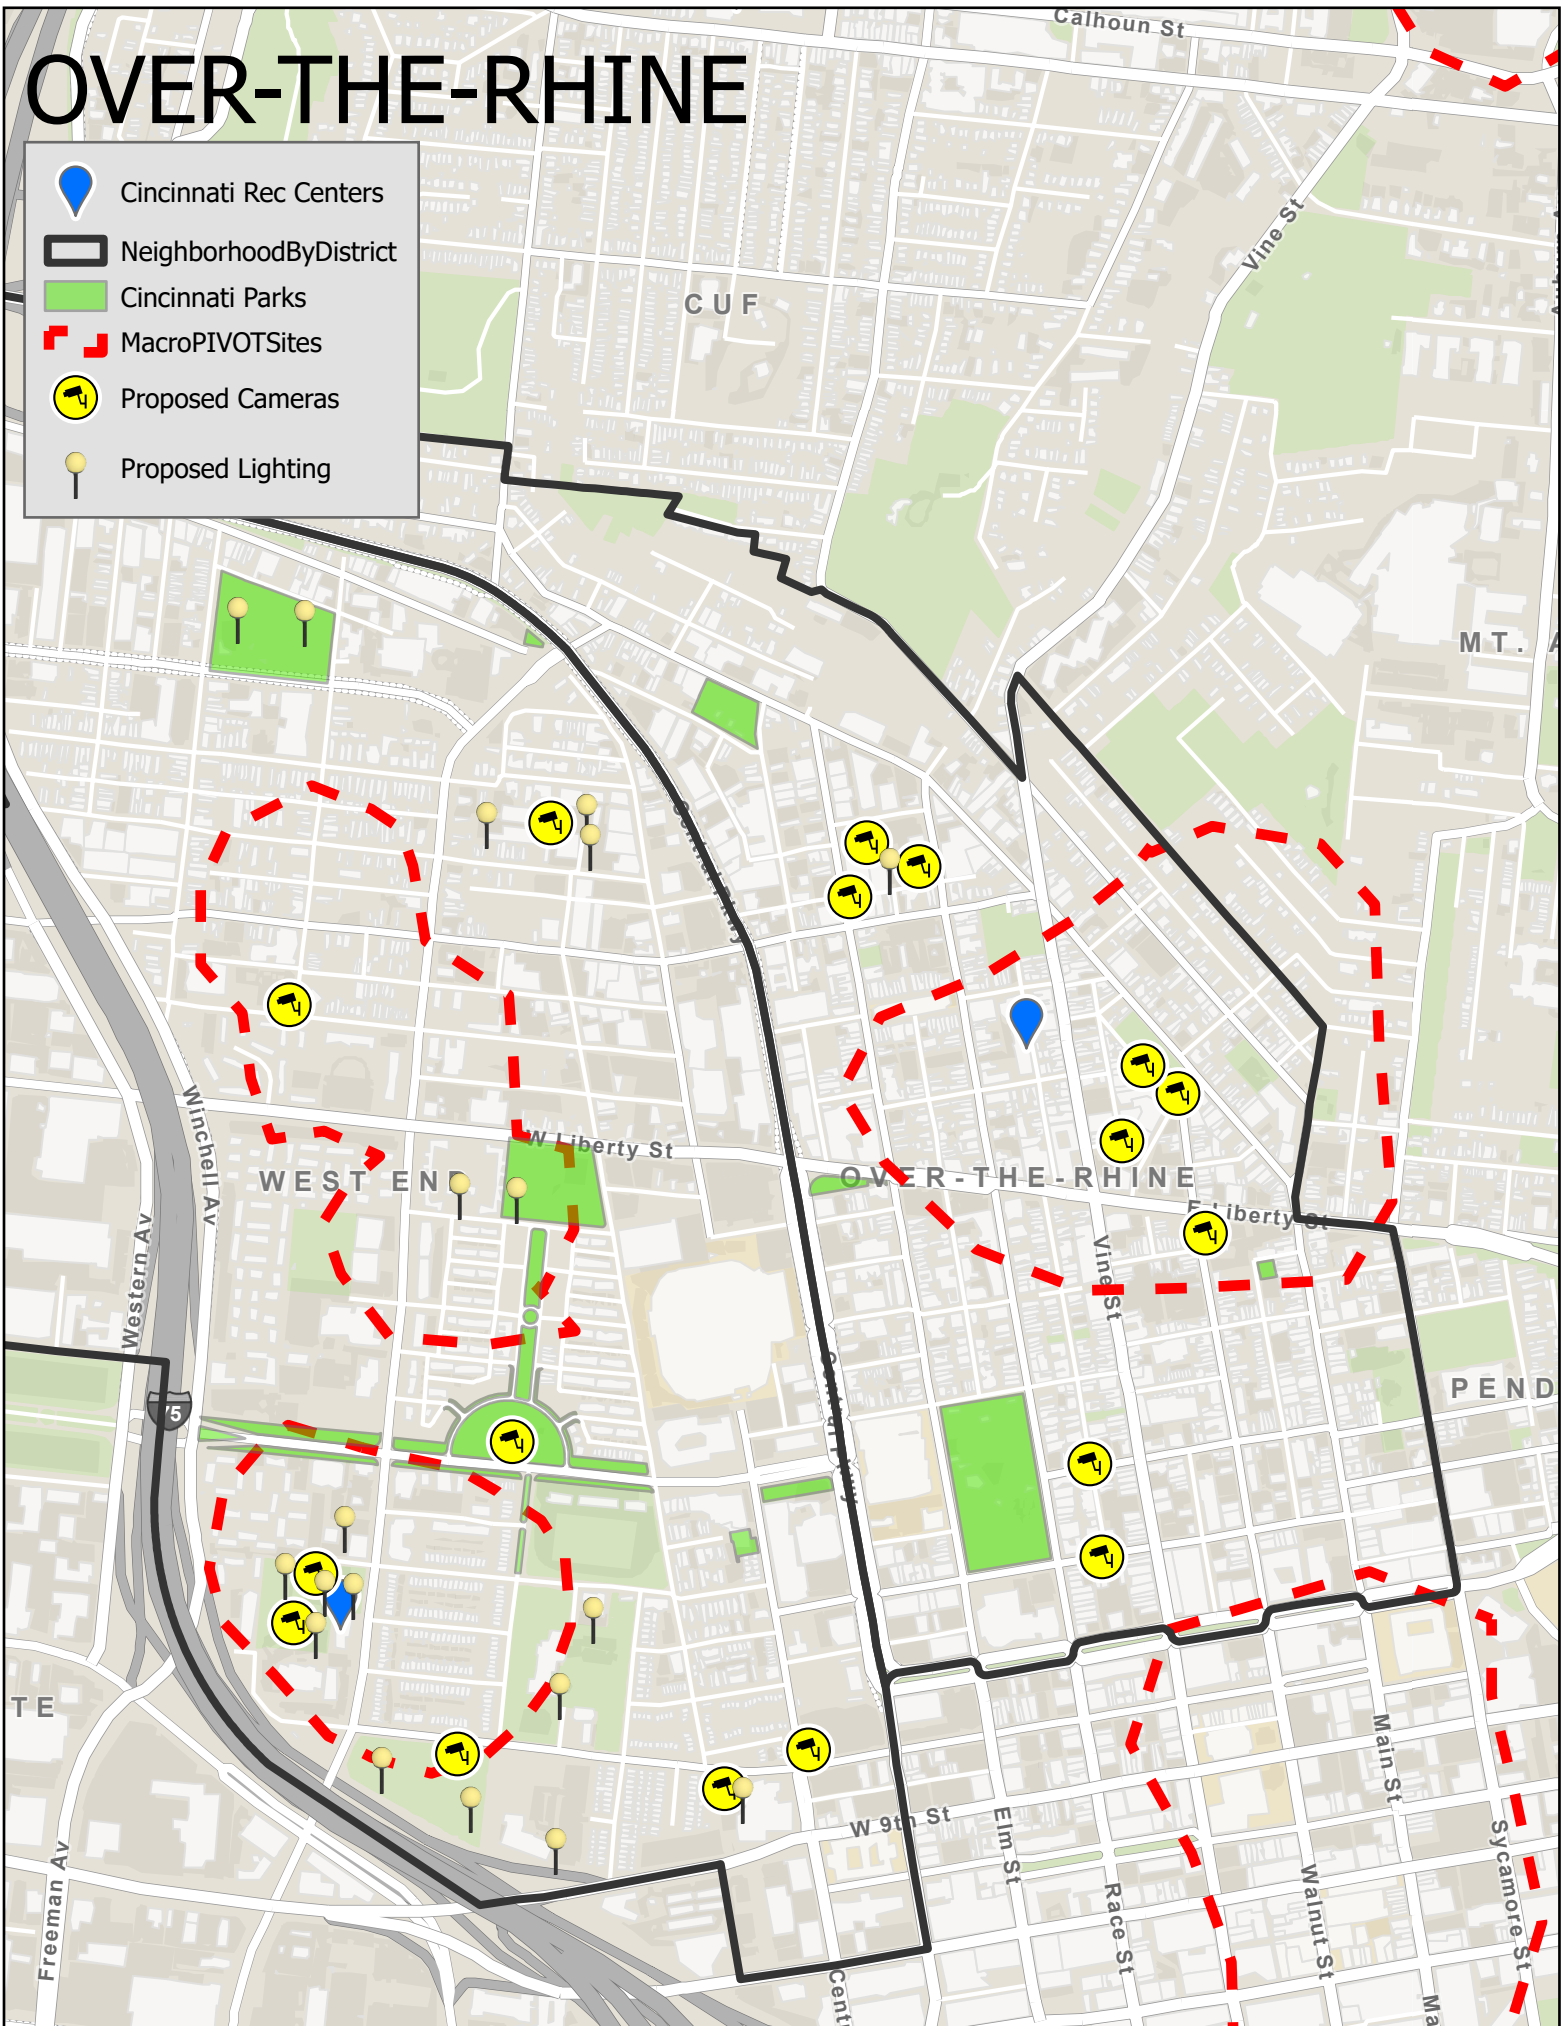

# AVONDALE

-  Cincinnati Rec Centers
-  NeighborhoodByDistrict
-  Cincinnati Parks
-  MacroPIVOTSites
-  Proposed Cameras
-  Proposed Lighting

# OVER-THE-RHINE

-  Cincinnati Rec Centers
-  NeighborhoodByDistrict
-  Cincinnati Parks
-  MacroPIVOTSites
-  Proposed Cameras
-  Proposed Lighting

# WALNUT HILLS

-  Cincinnati Rec Centers
-  NeighborhoodByDistrict
-  Cincinnati Parks
-  MacroPIVOTSites
-  Proposed Cameras
-  Proposed Lighting

# WEST END

-  Cincinnati Rec Centers
-  NeighborhoodByDistrict
-  Cincinnati Parks
-  MacroPIVOTSites
-  Proposed Cameras
-  Proposed Lighting