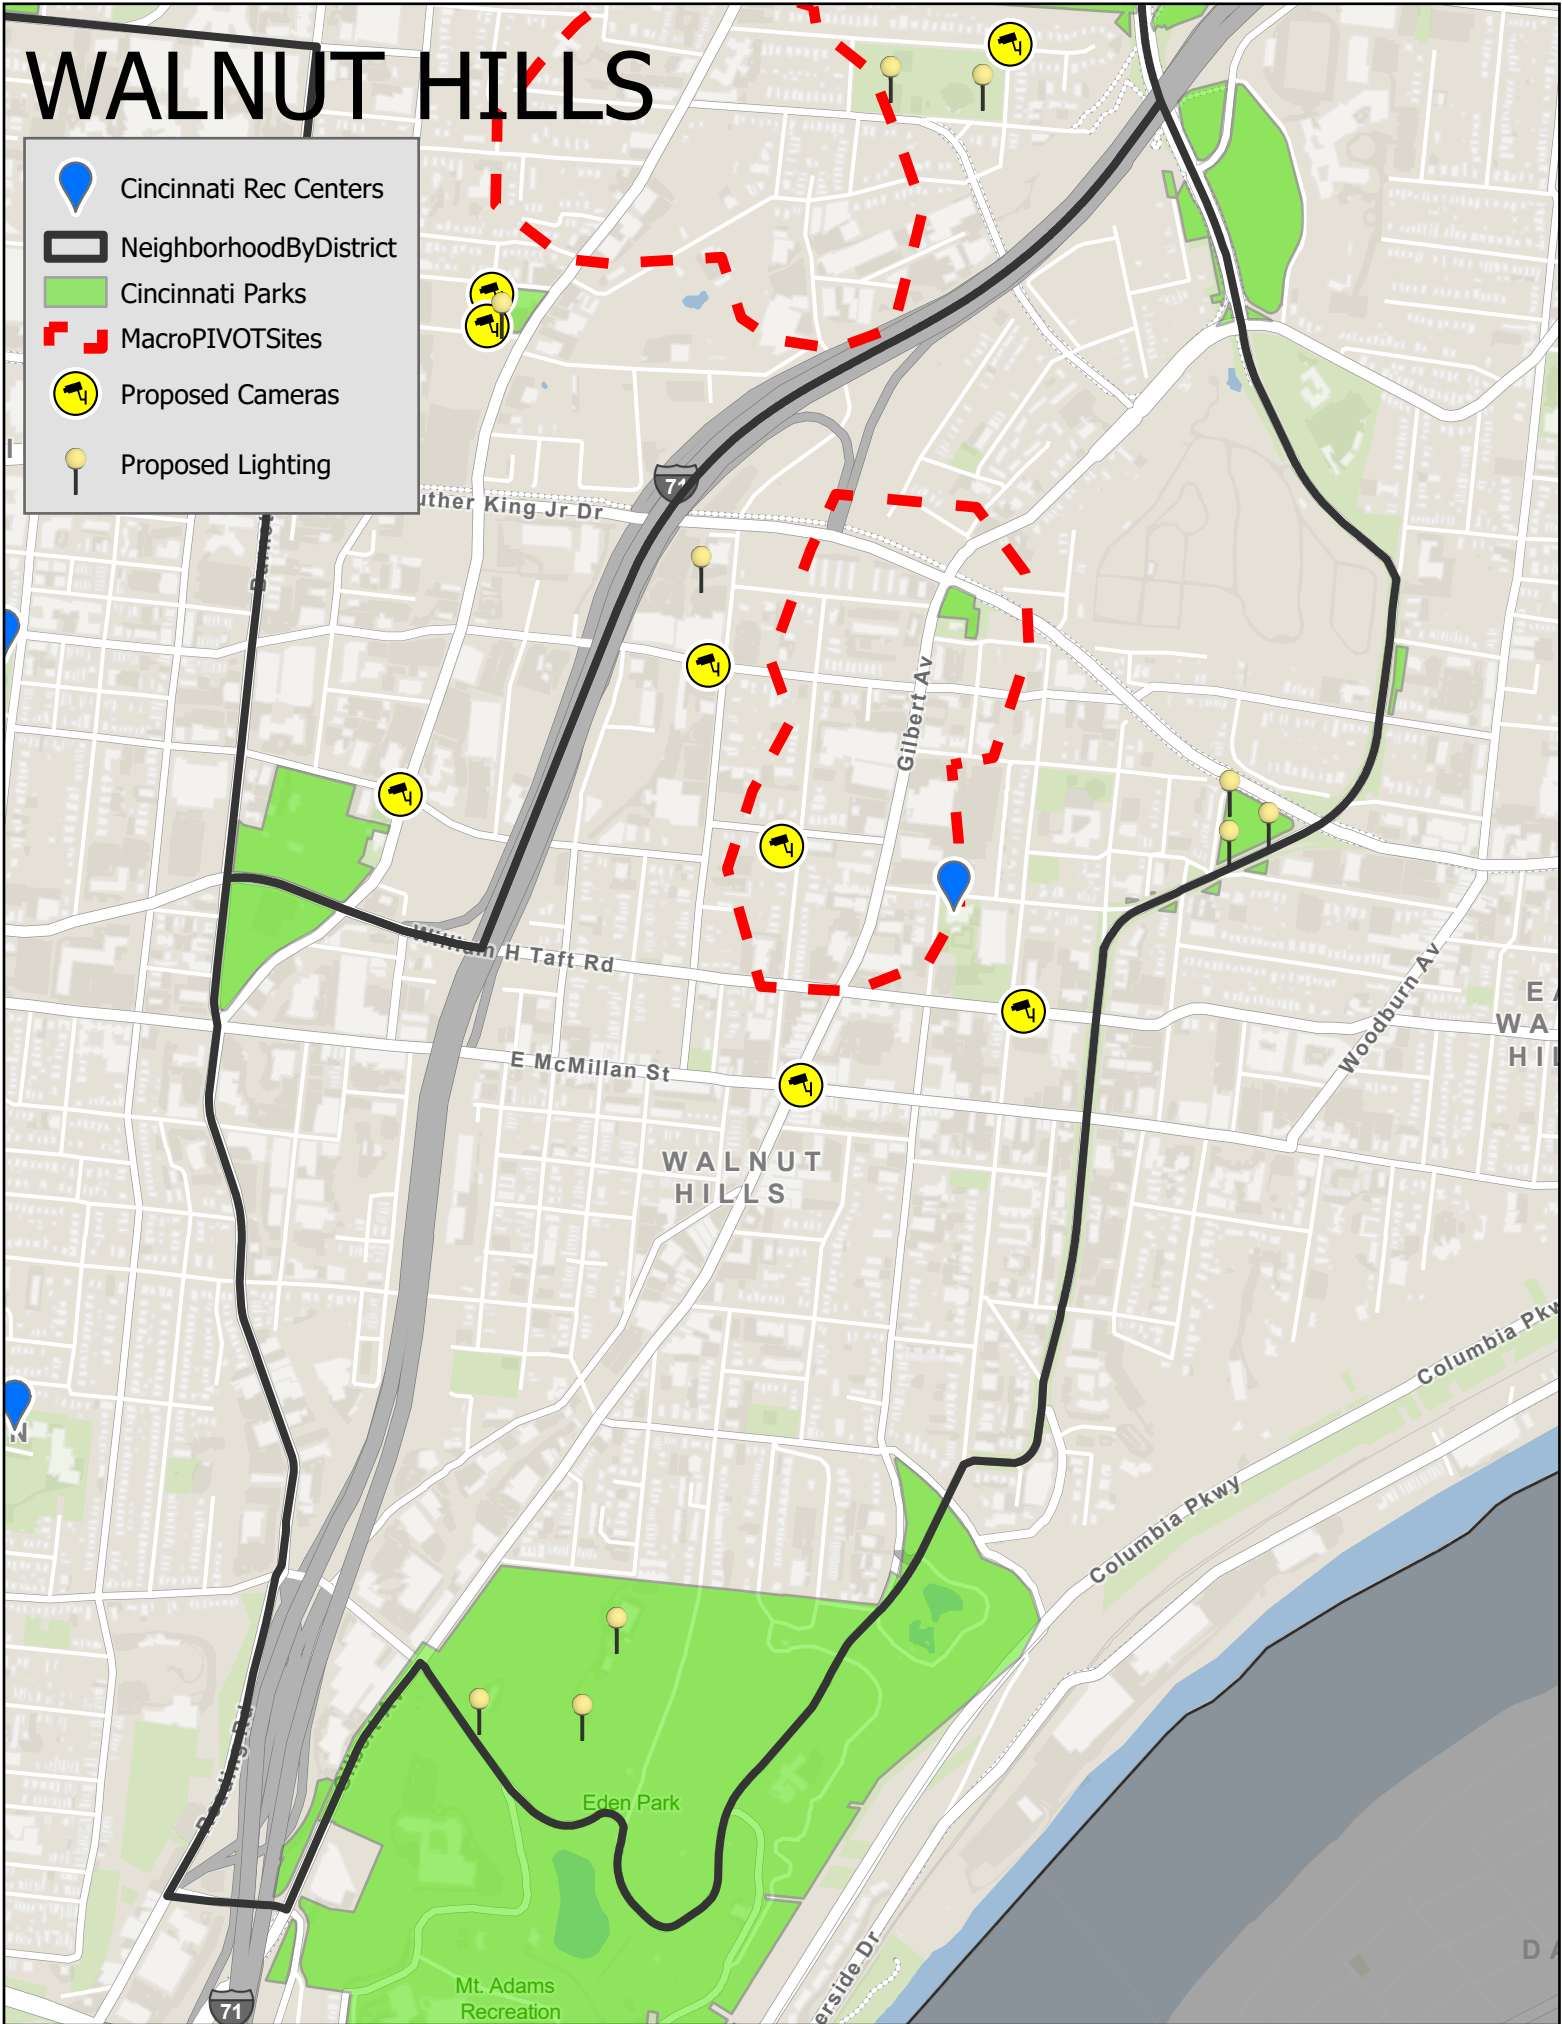

# AVONDALE

-  Cincinnati Rec Centers
-  NeighborhoodByDistrict
-  Cincinnati Parks
-  MacroPIVOTSites
-  Proposed Cameras
-  Proposed Lighting

# OVER-THE-RHINE

-  Cincinnati Rec Centers
-  NeighborhoodByDistrict
-  Cincinnati Parks
-  MacroPIVOTSites
-  Proposed Cameras
-  Proposed Lighting

# WALNUT HILLS

-  Cincinnati Rec Centers
-  NeighborhoodByDistrict
-  Cincinnati Parks
-  MacroPIVOTSites
-  Proposed Cameras
-  Proposed Lighting

# WEST END

-  Cincinnati Rec Centers
-  NeighborhoodByDistrict
-  Cincinnati Parks
-  MacroPIVOTSites
-  Proposed Cameras
-  Proposed Lighting