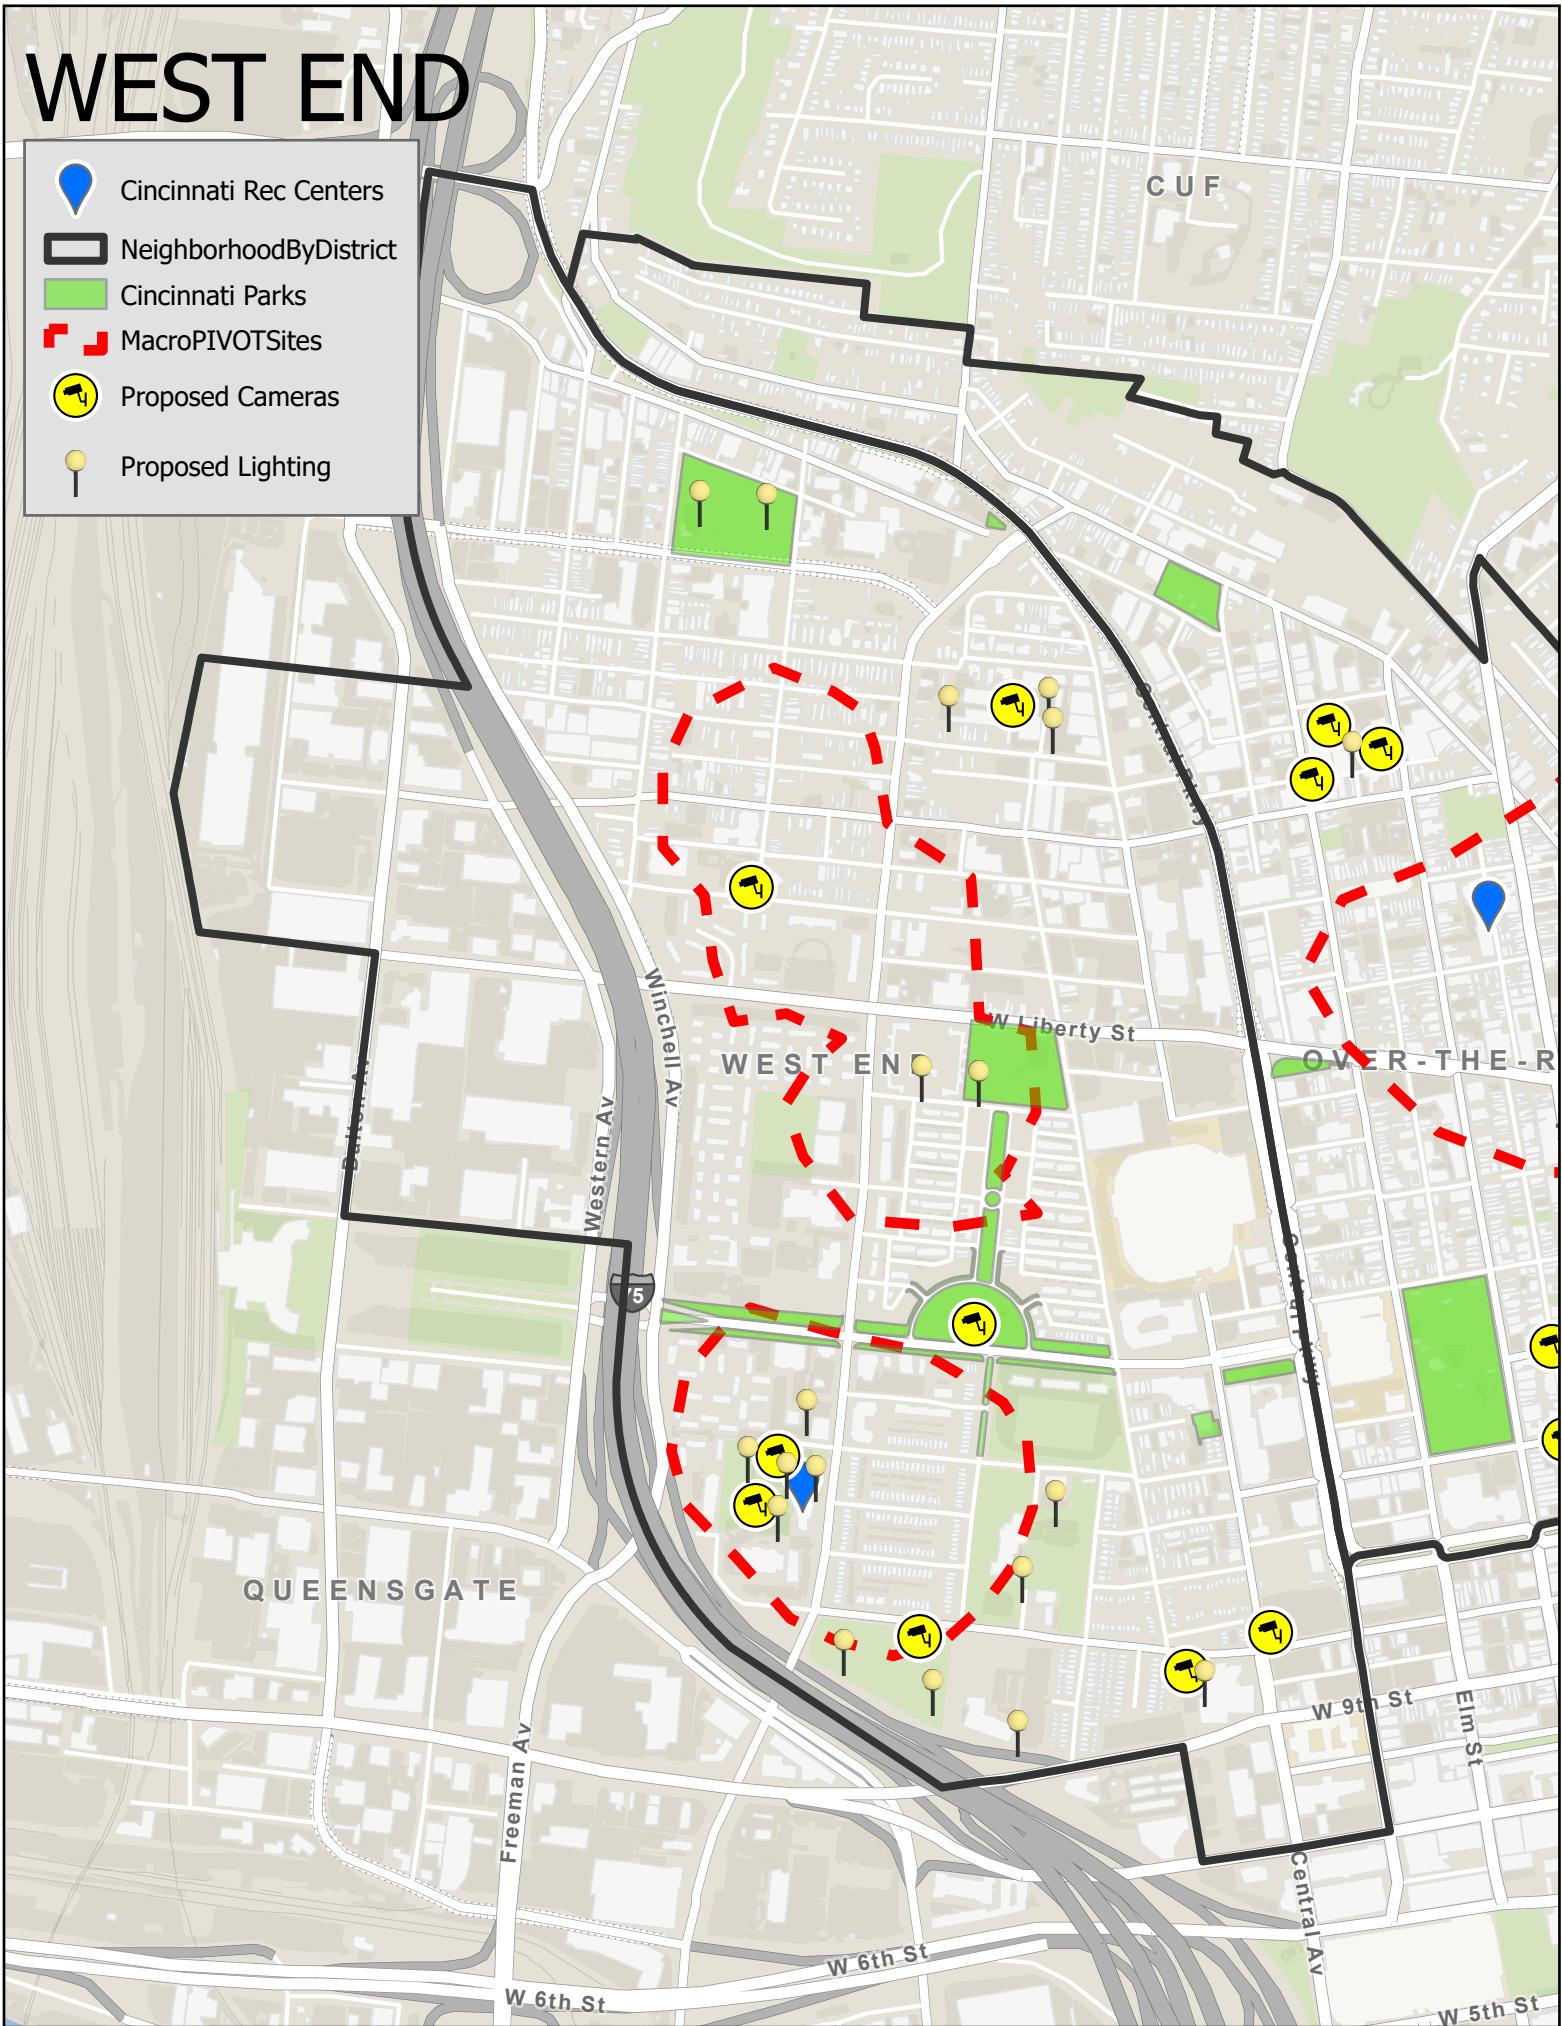

# AVONDALE

-  Cincinnati Rec Centers
-  NeighborhoodByDistrict
-  Cincinnati Parks
-  MacroPIVOTSites
-  Proposed Cameras
-  Proposed Lighting

# OVER-THE-RHINE

-  Cincinnati Rec Centers
-  NeighborhoodByDistrict
-  Cincinnati Parks
-  MacroPIVOTSites
-  Proposed Cameras
-  Proposed Lighting

# WALNUT HILLS

-  Cincinnati Rec Centers
-  NeighborhoodByDistrict
-  Cincinnati Parks
-  MacroPIVOTSites
-  Proposed Cameras
-  Proposed Lighting

# WEST END

-  Cincinnati Rec Centers
-  NeighborhoodByDistrict
-  Cincinnati Parks
-  MacroPIVOTSites
-  Proposed Cameras
-  Proposed Lighting