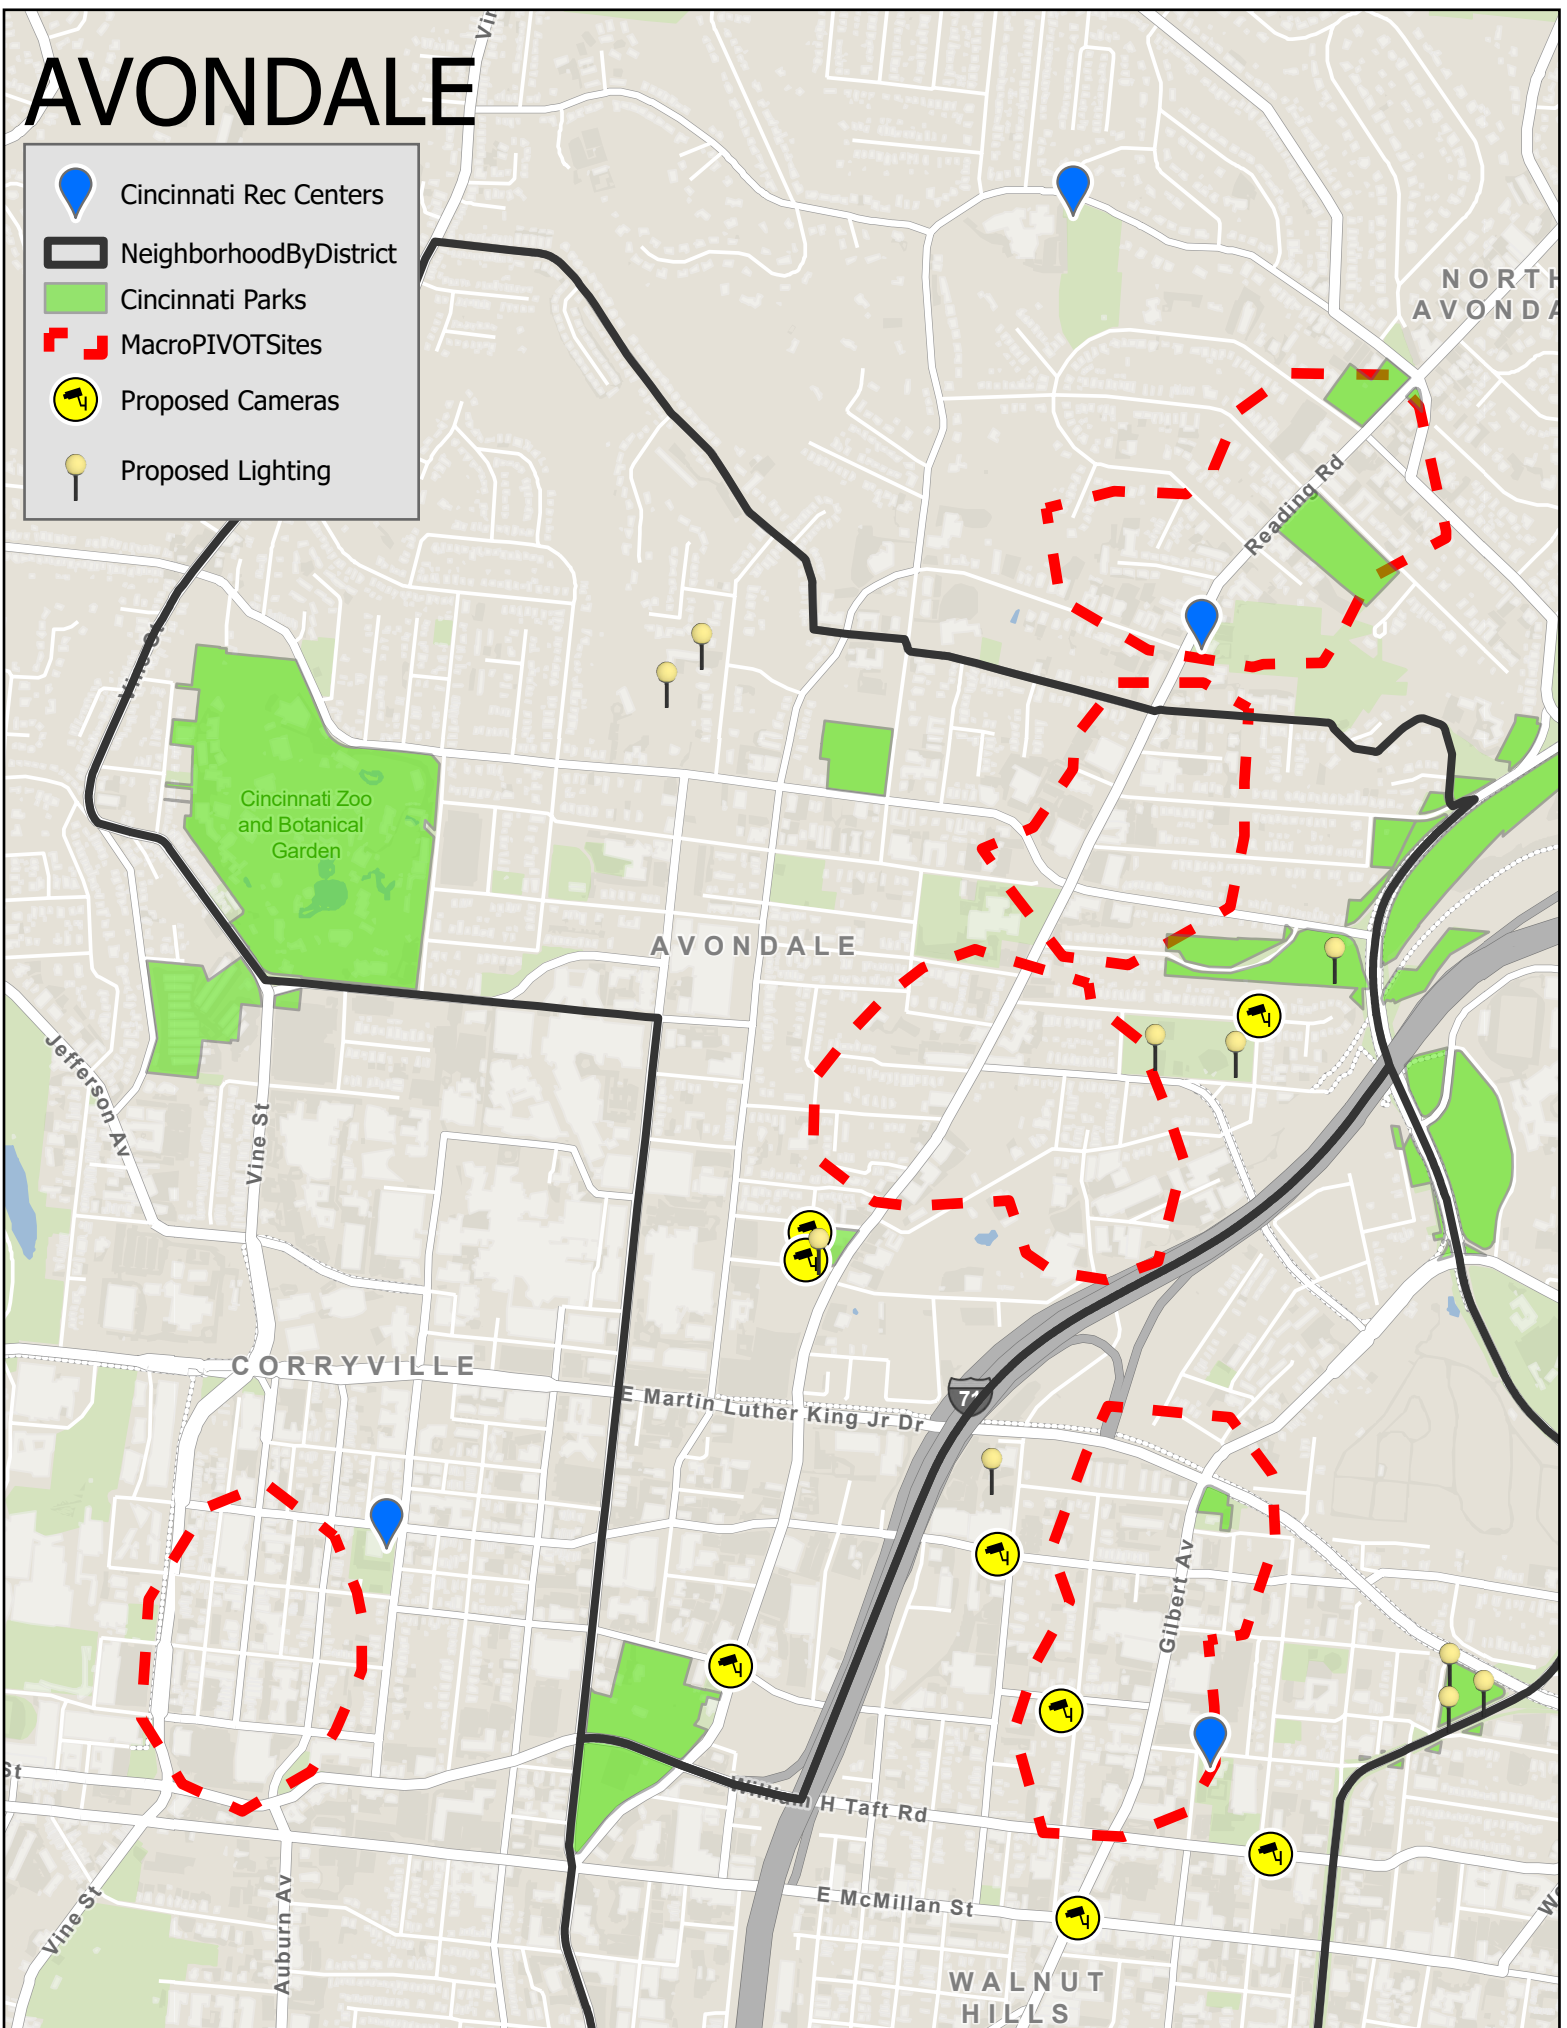

# AVONDALE

-  Cincinnati Rec Centers
-  NeighborhoodByDistrict
-  Cincinnati Parks
-  MacroPIVOTSites
-  Proposed Cameras
-  Proposed Lighting

# OVER-THE-RHINE

-  Cincinnati Rec Centers
-  NeighborhoodByDistrict
-  Cincinnati Parks
-  MacroPIVOTSites
-  Proposed Cameras
-  Proposed Lighting

# WALNUT HILLS

-  Cincinnati Rec Centers
-  NeighborhoodByDistrict
-  Cincinnati Parks
-  MacroPIVOTSites
-  Proposed Cameras
-  Proposed Lighting

# WEST END

-  Cincinnati Rec Centers
-  NeighborhoodByDistrict
-  Cincinnati Parks
-  MacroPIVOTSites
-  Proposed Cameras
-  Proposed Lighting