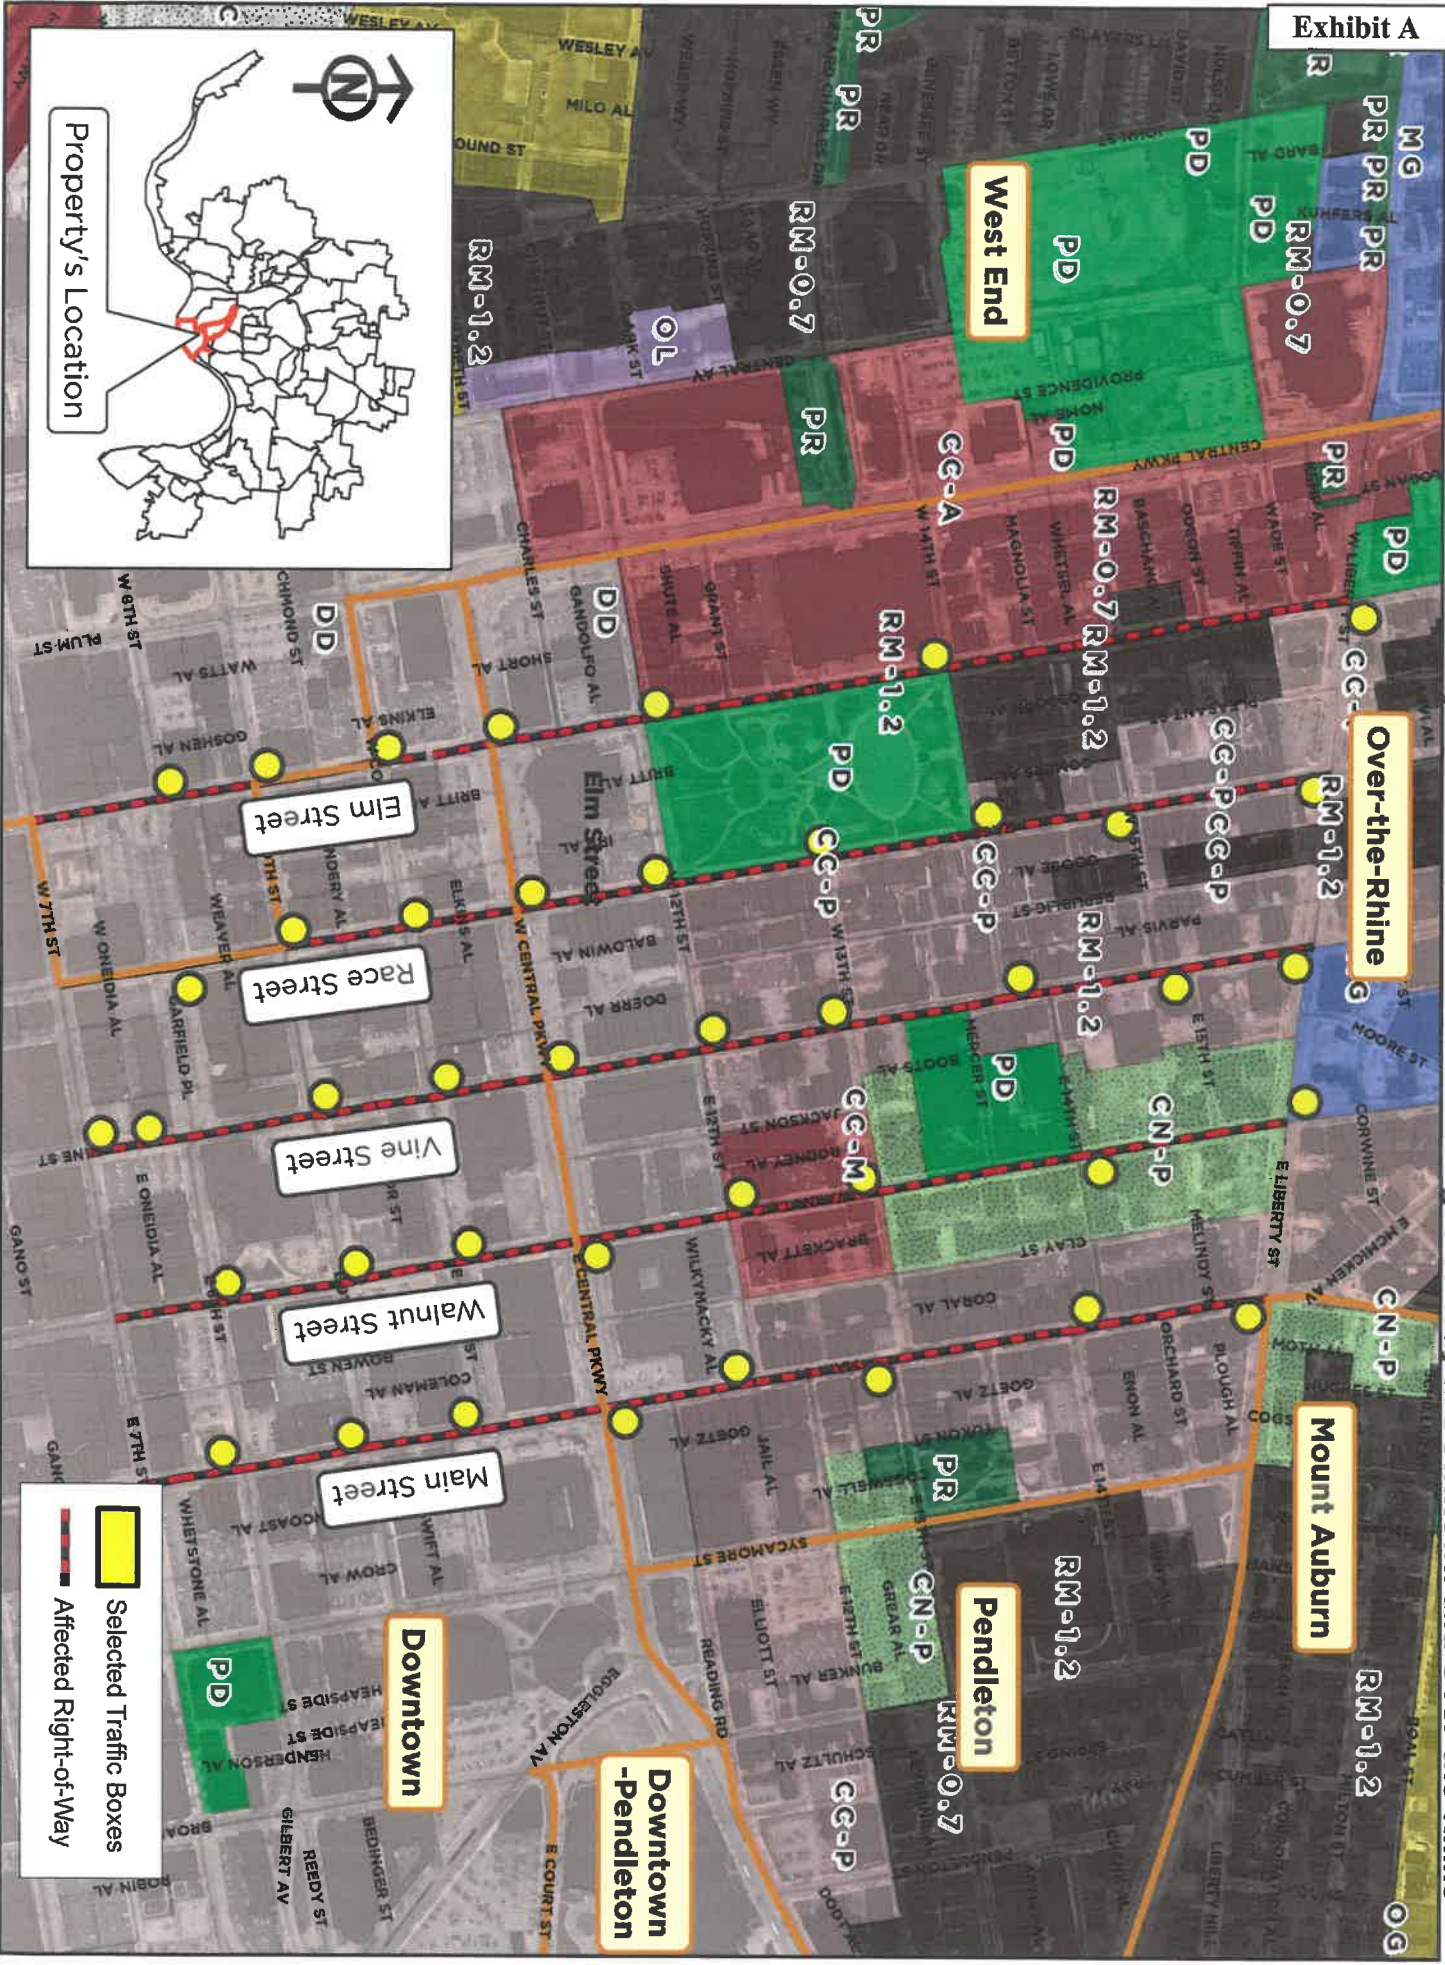

Proposed Installation of Artwork on City-Owned Traffic Boxes in the Right-of-Way in Downtown and Over-the-Rhine

Selected Traffic Boxes

Affected Right-of-Way

Elm Street

Race Street

Vine Street

Walnut Street

Main Street

Downtown

Downtown
-Downton

Pendleton

Mount Auburn

West End

Over-the-Rhine

FLORA & FAUNA

PATTERN

FLORA & FAUNA

POSSIBLE COLORWAYS

FLORA & FAUNA

TRAFFIC BOX VISUALIZATION

WATER TOILE

PATTERN

WATER TOILE

POSSIBLE COLORWAYS