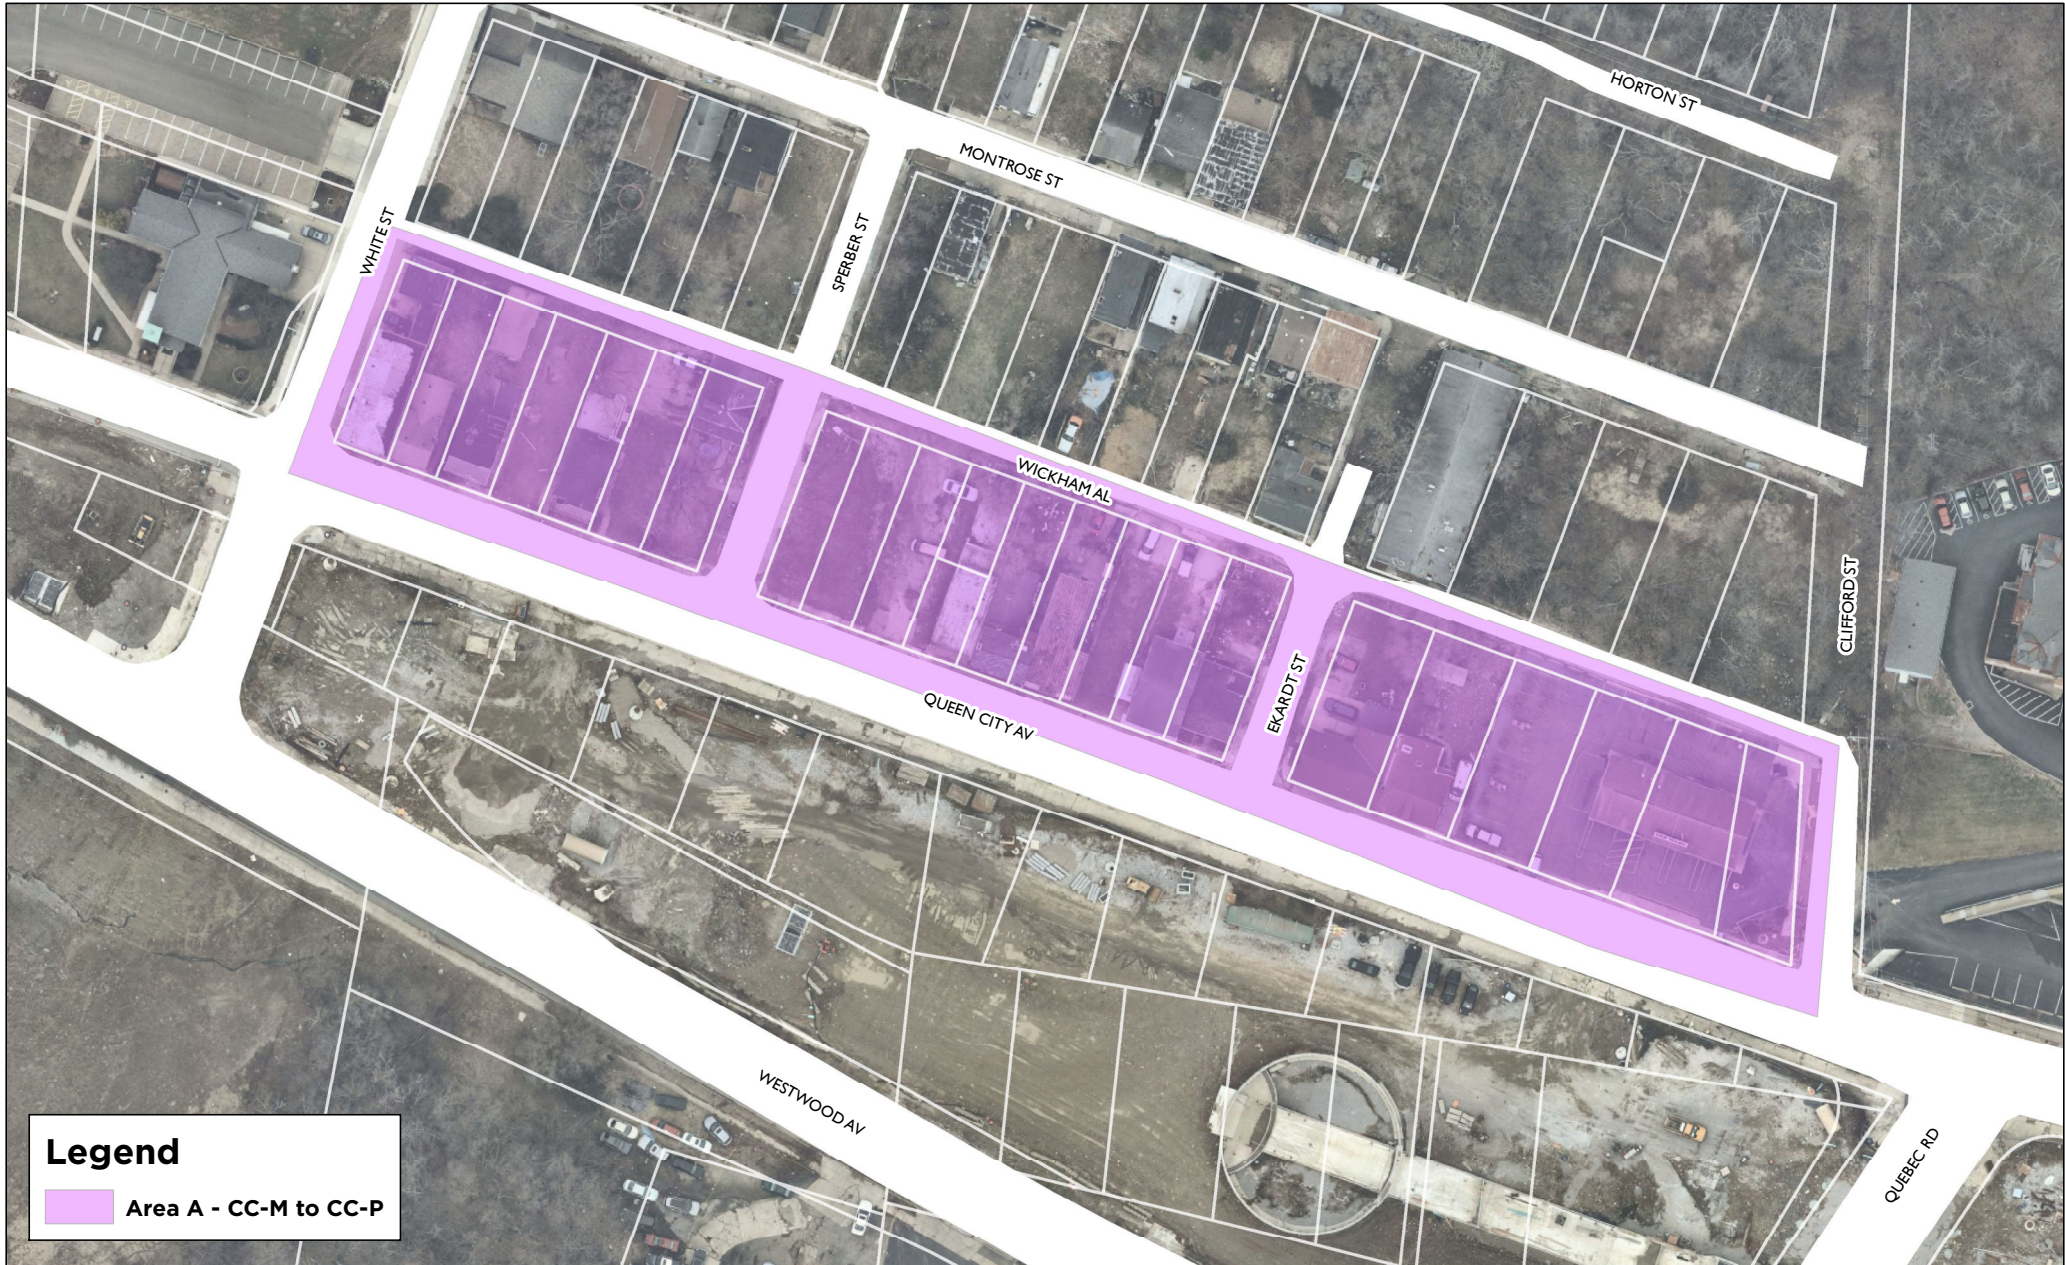

Proposed Zone Changes in South Fairmount

Legend

 Area E - CC-M to CC-P

Proposed Zone Changes in South Fairmount

Legend
Area B - CC-M to CC-P

Proposed Zone Changes in South Fairmount

Legend

 Area A - CC-M to CC-P